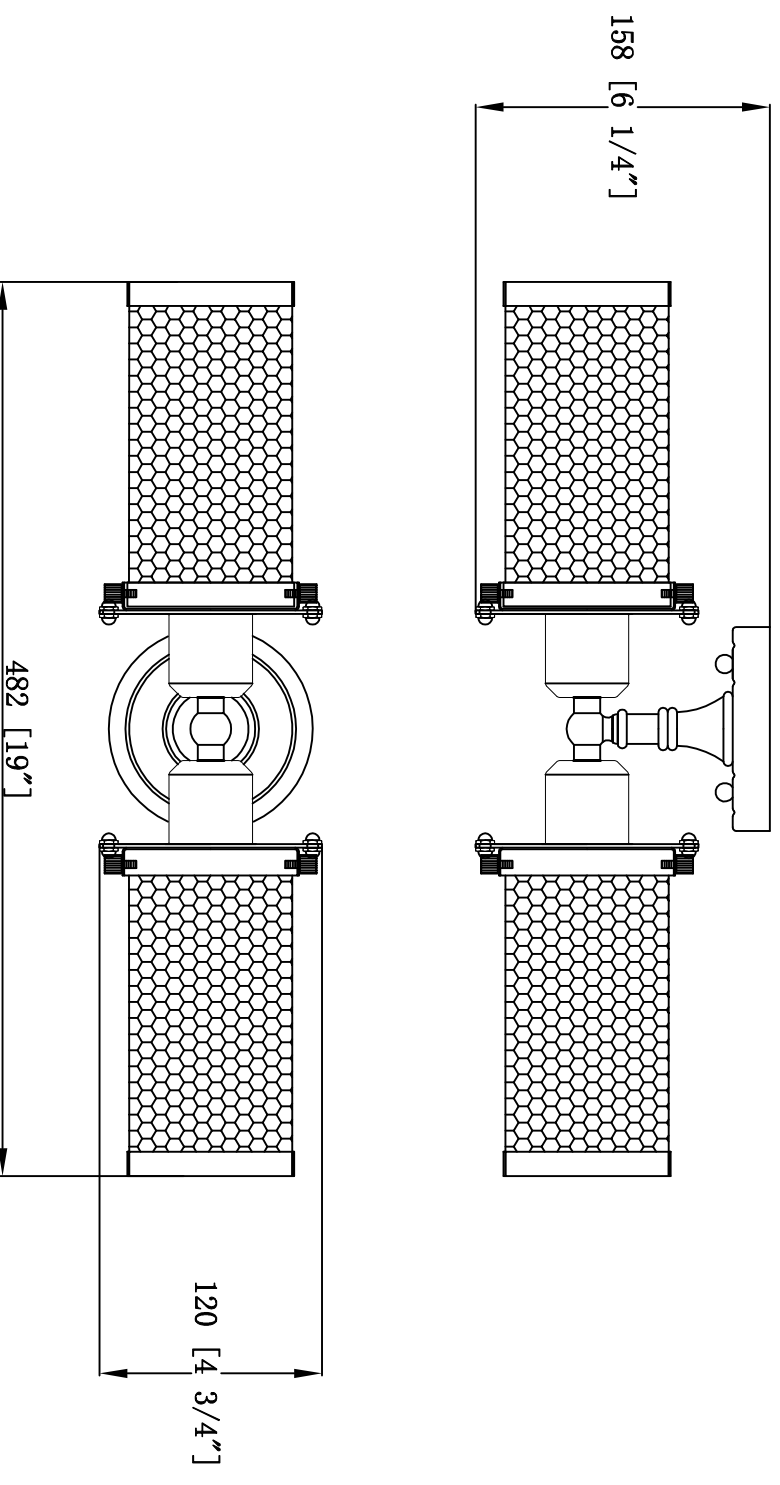

ITEM#: 221SN  
2210B

INNOVATIONS  
LIGHTING

2-100W MED

PROJECT:

TYPE: