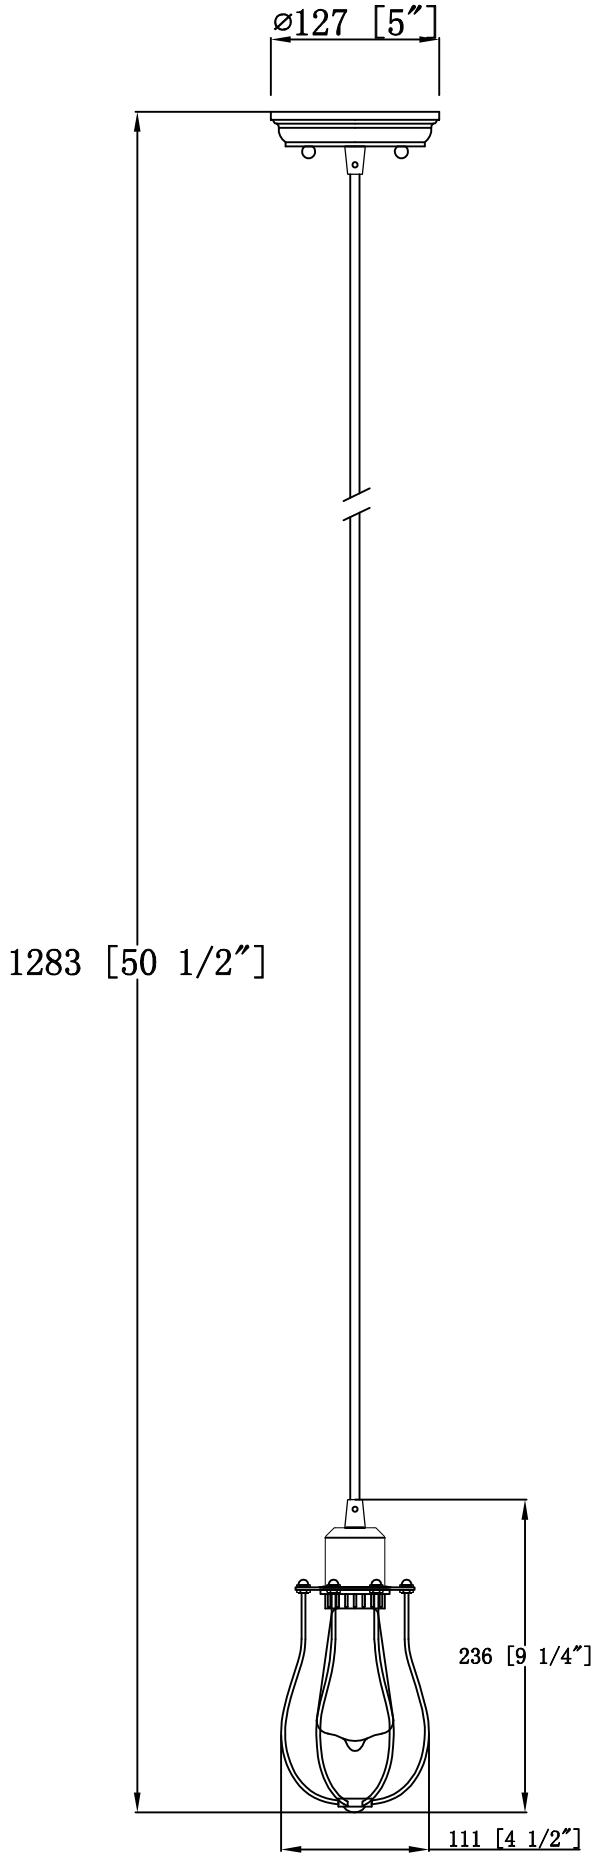

ITEM#: 222-SN
222-OB

INNOVATIONS
LIGHTING

1-100W MED

PROJECT:

TYPE: