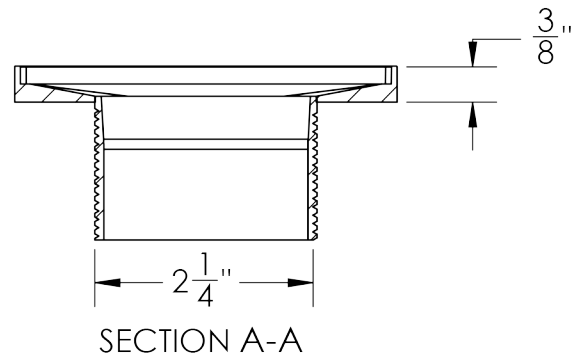

T 42 Specifications

ID Infinity Drain

T 42:
- 4 X 4 Throat - 2" Outlet
- 4" X 4" X 3/8"

Finishes:
Satin Stainless
Polished Stainless
Oil Brushed Bronze
Satin Bronze

Infinity Drain
145 Dixon Avenue
Amityville, 11701
Phone: 516.767.6786
Fax: 516.740.3066
www.InfinityDrain.com

Note: Installer must verify all rough-in dimensions prior to installation and consult local and national codes. Conformity and compliance to local and national codes are the responsibility of the installer.