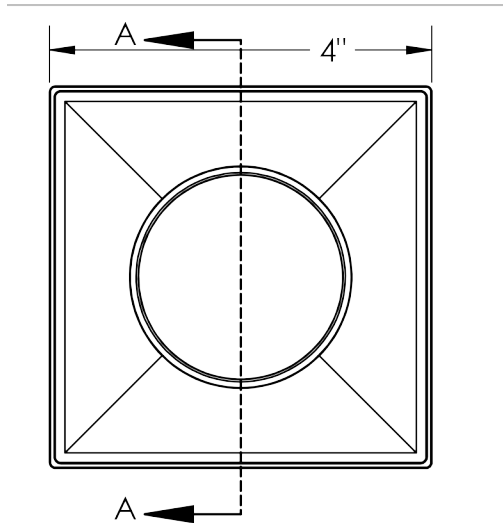

T 42 Specifications

ID Infinity Drain

T 42:
- 4 X 4 Throat - 2" Outlet
- 4" X 4" X 3/8"

Finishes:
Satin Stainless
Polished Stainless
Oil Brushed Bronze
Satin Bronze

Infinity Drain
145 Dixon Avenue
Amityville, 11701
Phone: 516.767.6786
Fax: 516.740.3066
www.InfinityDrain.com