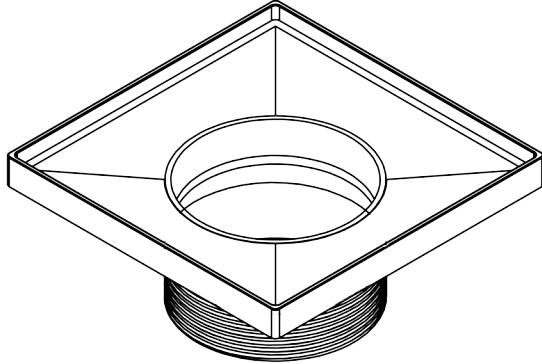

T 42 Specifications

ID Infinity Drain

T 42:
- 4 X 4 Throat - 2" Outlet
- 4" X 4" X 3/8"

Finishes:
Satin Stainless
Polished Stainless
Oil Brushed Bronze
Satin Bronze

Infinity Drain
145 Dixon Avenue
Amityville, 11701
Phone: 516.767.6786
Fax: 516.740.3066
www.InfinityDrain.com