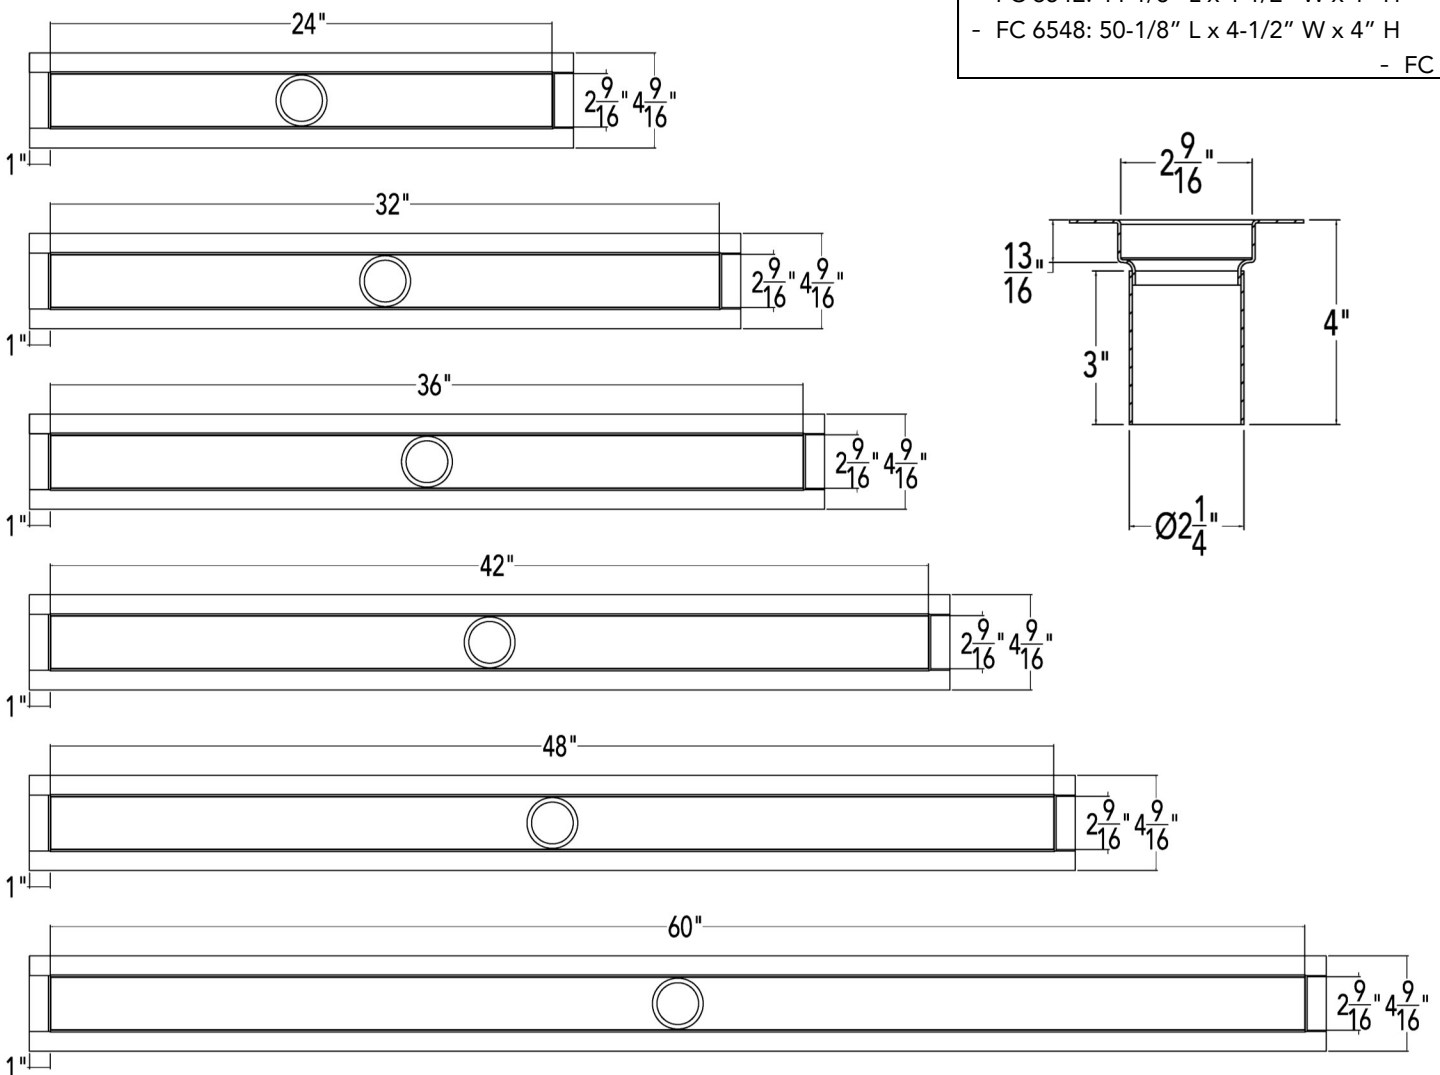

FC 65 Specifications

FC 65:

- Stainless steel flanged channel for FFED, FFDG, FFMN, FFAS, FFTIF Series
- Waterproofing: Liquid membrane, Fabric sheet
- Set Length with center outlet location
- 2" No-hub connection to waste line with rubber coupling (not included)
- Metal edge detail available ME 96
- Custom sizes available

Models (overall dimension):

- FC 6532: 34-1/8" L x 4-1/2" W x 4" H
- FC 6536: 38-1/8" L x 4-1/2" W x 4" H
- FC 6542: 44-1/8" L x 4-1/2" W x 4" H
- FC 6548: 50-1/8" L x 4-1/2" W x 4" H

- FC

Infinity Drain
 18 Secatoag Avenue
 Port Washington, NY 11050
 Phone: 516.767.6786
 Fax: 516.740.3066
 www.InfinityDrain.com