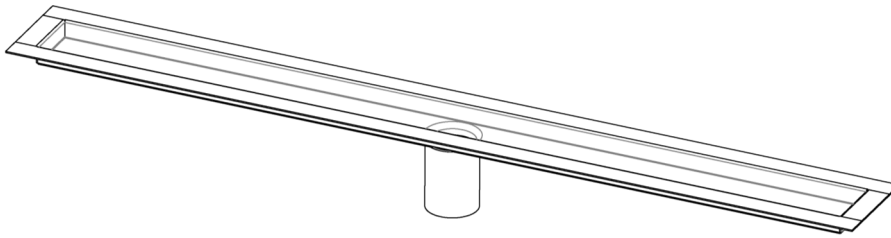

FC 65 Specifications

FC 65:

- Stainless steel flanged channel for FFED, FFDG, FFMN, FFAS, FFTIF Series
- Waterproofing: Liquid membrane, Fabric sheet
- Set Length with center outlet location
- 2" No-hub connection to waste line with rubber coupling (not included)
- Metal edge detail available ME 96
- Custom sizes available

Models (overall dimension):

- FC 6532: 34-1/8" L x 4-1/2" W x 4" H
- FC 6536: 38-1/8" L x 4-1/2" W x 4" H
- FC 6542: 44-1/8" L x 4-1/2" W x 4" H
- FC 6548: 50-1/8" L x 4-1/2" W x 4" H

- FC

Infinity Drain
 18 Secatoag Avenue
 Port Washington, NY 11050
 Phone: 516.767.6786
 Fax: 516.740.3066
 www.InfinityDrain.com