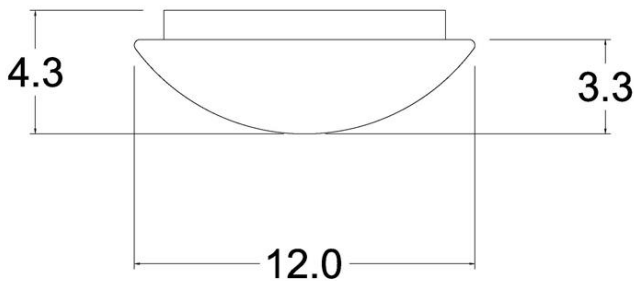

Janeiro K

Incandescent-M10122 Wall or Ceiling

European, triplex, blown glass, with a smooth matte white opal finish. Body is painted white with twist and lock glass. Mounts to a standard 4" octagonal junction box. Suitable for dry and damp locations.

Available in seven sizes and multiple lamp options.

Part Number(s):

M10122

Opal white

Specifications:

Diameter: 12"
Height: 4.3"
Lamping (Not Included): 1 x 100W E26

Other Lamping Options Are Available:

LED: 15W, 1260 Lm, 3045K
GU24: 1 x 26W
Compact Fluorescent: 1 x 26W G24q-3