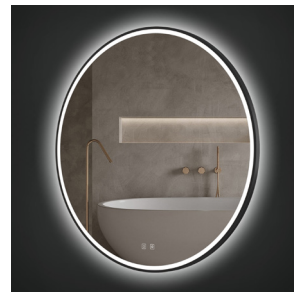

ico.
LED Mirrors

Contents

Atlas 3

Bennett 4

Camden 6

Denver 8

Eden 10

Felix 12

Gemma 12

Hudson 13

Iris 13

Jackson 14

Atlas

24" Atlas LED Mirror
24" Miroir DEL Atlas

Code & Price
IA1024 \$399

30" Atlas LED Mirror
30" Miroir DEL Atlas

Bennett

Atlas

Bennett

Camden

Denver

Eden

- Acrylic diffused LED front and back lighting
- 2700K-6500K color temperature adjustment
- 10%-100% light dimmer
- Heated mirror defogger
- Touch on/off
- Safety film backing
- Copper free
- ETL certified for North American use
- 110V plug in installation, can be hardwired
- Can be controlled with a light switch
- 5 Year Warranty