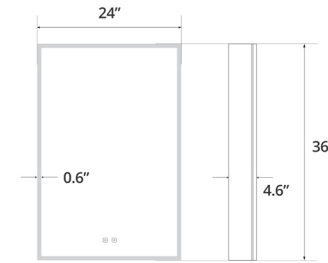

Jackson

Felix

Gemma

Hudson

Iris

Jackson

24" x 36" Jackson LED Medicine Cabinet
24" x 36" Armoire à pharmacie DEL Jackson

Code & Price