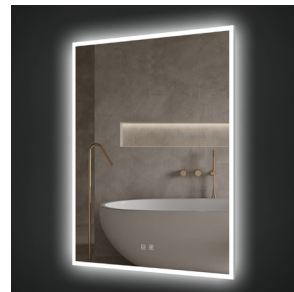

ico.
LED Mirrors

Contents

Atlas 3

Bennett 4

Camden 6

Denver 8

Eden 10

Felix 12

Gemma 12

Hudson 13

Iris 13

Jackson 14

Atlas

24" Atlas LED Mirror
24" Miroir DEL Atlas

Code & Price
IA1024 \$399

30" Atlas LED Mirror
30" Miroir DEL Atlas