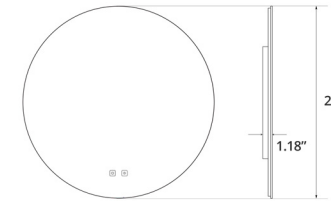

Gemma 12

Hudson 13

Iris 13

Jackson 14

Atlas

24" Atlas LED Mirror
24" Miroir DEL Atlas

Code & Price
IA1024 \$399

30" Atlas LED Mirror
30" Miroir DEL Atlas