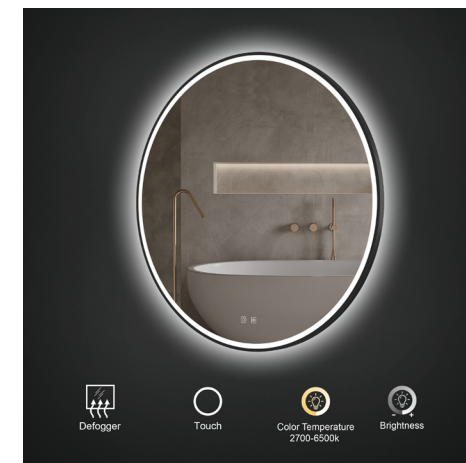

Code & Price
IC1148 \$899

24" x 36" Camden LED Mirror
24" x 36" Miroir DEL Camden

Code & Price
IC1124 \$669

60" x 36" Camden LED Mirror
60" x 36" Miroir DEL Camden

Code & Price
IC1160 \$999

Denver

ico.

Please note, product specifications and dimensions are subject to change without notice.
Veuillez noter que les spécifications et les dimensions des produits sont sujettes à changement sans préavis.

Denver

24" Denver LED Mirror 24" Miroir DEL Denver

Code & Price	
Brushed Bronze	ID1024.BB \$549
Brushed Gold	ID1024.BG \$549
Matte Black	ID1024.MB \$499

30" Denver LED Mirror 30" Miroir DEL Denver

Code & Price	
Brushed Bronze	ID1030.BB \$699
Brushed Gold	ID1030.BG \$699
Matte Black	ID1030.MB \$649

36" Denver LED Mirror 36" Miroir DEL Denver

Code & Price	
Brushed Bronze	ID1036.BB \$849
Brushed Gold	ID1036.BG \$849
Matte Black	ID1036.MB \$799

- Acrylic diffused LED lighting
- Anodized aluminum frame in matte black, brushed gold, or brushed bronze
- 2700K-6500K color temperature adjustment
- 10%-100% light dimmer
- Heated mirror defogger
- Touch on/off
- Safety film backing
- Copper free
- ETL certified for North American use
- 110V plug in installation, can be hardwired
- Can be controlled with a light switch
- 5 Year Warranty