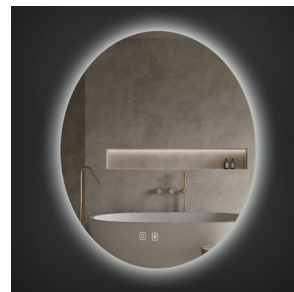

ico.
LED Mirrors

Contents

Atlas 3

Bennett 4

Camden 6

Denver 8

Eden 10

Felix 12

Gemma 12

Hudson 13

Iris 13

Jackson 14

Atlas

24" Atlas LED Mirror
24" Miroir DEL Atlas

Code & Price
IA1024 \$399

30" Atlas LED Mirror
30" Miroir DEL Atlas