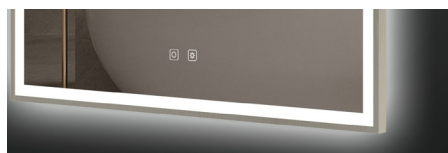

Eden

- Acrylic diffused LED lighting
- Anodized aluminum frame in matte black, brushed gold, or brushed bronze
- 2700K-6500K color temperature adjustment
- 10%-100% light dimmer
- Heated mirror defogger
- Touch on/off
- Safety film backing
- Copper free
- ETL certified for North American use
- 110V plug in installation, can be hardwired
- Can be controlled with a light switch
- 5 Year Warranty

ico.

Please note, product specifications and dimensions are subject to change without notice.
Veuillez noter que les spécifications et les dimensions des produits sont sujettes à changement sans préavis.

Eden

24" x 36" Eden LED Mirror 24" x 36" Miroir DEL Eden

Code & Price	
Brushed Bronze	IE1124.BB $699
Brushed Gold	IE1124.BG $699
Matte Black	IE1124.MB $599

30" x 36" Eden LED Mirror 30" x 36" Miroir DEL Eden

Code & Price	
Brushed Bronze	IE1130.BB $799
Brushed Gold	IE1130.BG $799
Matte Black	IE1130.MB $699

36" x 36" Eden LED Mirror 36" x 36" Miroir DEL Eden

Code & Price	
Brushed Bronze	IE1136.BB $899
Brushed Gold	IE1136.BG $899
Matte Black	IE1136.MB $799

48" x 36" Eden LED Mirror 48" x 36" Miroir DEL Eden

Code & Price	
Brushed Bronze	IE1148.BB $999
Brushed Gold	IE1148.BG $999
Matte Black	IE1148.MB $899

Check with your dealer for the accurate color of the finish as printing on paper may not capture the correct shade.
Vérifiez auprès de votre revendeur la couleur exacte de la finition, car l'impression sur papier peut ne pas rendre a teinte correcte.