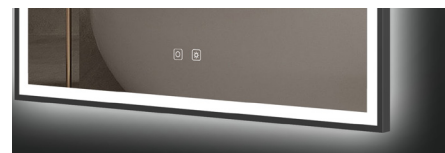

Eden

- Acrylic diffused LED lighting
- Anodized aluminum frame in matte black, brushed gold, or brushed bronze
- 2700K-6500K color temperature adjustment
- 10%-100% light dimmer
- Heated mirror defogger
- Touch on/off
- Safety film backing
- Copper free
- ETL certified for North American use
- 110V plug in installation, can be hardwired
- Can be controlled with a light switch
- 5 Year Warranty

ico.

Please note, product specifications and dimensions are subject to change without notice.
Veuillez noter que les spécifications et les dimensions des produits sont sujettes à changement sans préavis.

Eden

24" x 36" Eden LED Mirror 24" x 36" Miroir DEL Eden

Code & Price	
Brushed Bronze	IE1124.BB $699
Brushed Gold	IE1124.BG $699
Matte Black	IE1124.MB $599

30" x 36" Eden LED Mirror 30" x 36" Miroir DEL Eden

Code & Price	
Brushed Bronze	IE1130.BB $799
Brushed Gold	IE1130.BG $799
Matte Black	IE1130.MB $699

36" x 36" Eden LED Mirror 36" x 36" Miroir DEL Eden

Code & Price	
Brushed Bronze	IE1136.BB $899
Brushed Gold	IE1136.BG $899
Matte Black	IE1136.MB $799

48" x 36" Eden LED Mirror 48" x 36" Miroir DEL Eden

Code & Price	
Brushed Bronze	IE1148.BB $999
Brushed Gold	IE1148.BG $999
Matte Black	IE1148.MB $899

Check with your dealer for the accurate color of the finish as printing on paper may not capture the correct shade.
Vérifiez auprès de votre revendeur la couleur exacte de la finition, car l'impression sur papier peut ne pas rendre a teinte correcte.