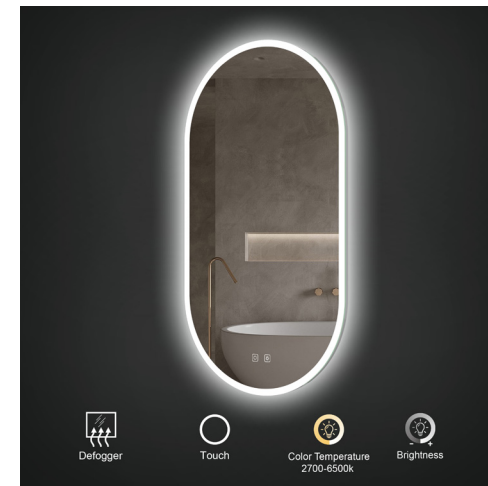

20" x 36" Iris LED Mirror
20" x 36" Miroir DEL Iris

- Acrylic diffused LED front and back lighting
- 2700K-6500K color temperature adjustment
- 10%-100% light dimmer
- Heated mirror defogger
- Touch on/off
- Safety film backing
- Copper free
- ETL certified for North American use
- 110V plug in installation, can be hardwired
- Can be controlled with a light switch
- 5 Year Warranty

Please note, product specifications and dimensions are subject to change without notice.
Veuillez noter que les spécifications et les dimensions des produits sont sujettes à changement sans préavis.

Felix

Gemma

Hudson

Iris

Jackson

Felix

Gemma

Hudson

Iris

Jackson