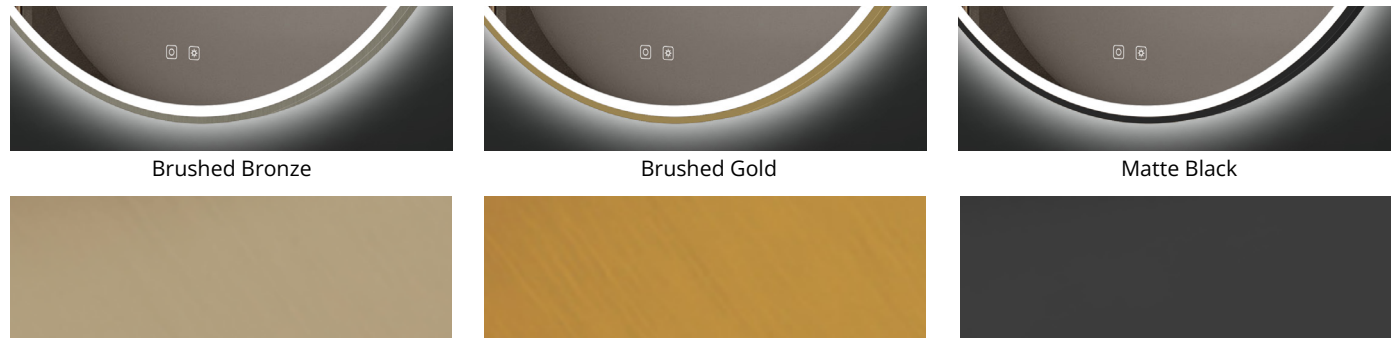

Denver

ico.

Please note, product specifications and dimensions are subject to change without notice.
Veuillez noter que les spécifications et les dimensions des produits sont sujettes à changement sans préavis.

Denver

24" Denver LED Mirror 24" Miroir DEL Denver

Code & Price	
Brushed Bronze	ID1024.BB $549
Brushed Gold	ID1024.BG $549
Matte Black	ID1024.MB $499

30" Denver LED Mirror 30" Miroir DEL Denver

Code & Price	
Brushed Bronze	ID1030.BB $699
Brushed Gold	ID1030.BG $699
Matte Black	ID1030.MB $649

36" Denver LED Mirror 36" Miroir DEL Denver

Code & Price	
Brushed Bronze	ID1036.BB $849
Brushed Gold	ID1036.BG $849
Matte Black	ID1036.MB $799