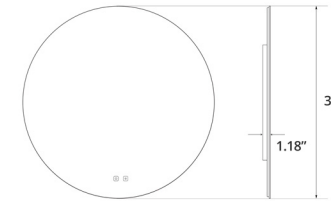

Gemma 12

Hudson 13

Iris 13

Jackson 14

Atlas

24" Atlas LED Mirror
24" Miroir DEL Atlas

Code & Price
IA1024 \$399

30" Atlas LED Mirror
30" Miroir DEL Atlas