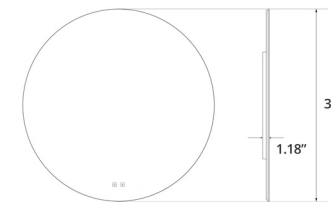

Code & Price
IA1030 $499

36" Atlas LED Mirror
36" Miroir DEL Atlas

Code & Price
IA1036 $599