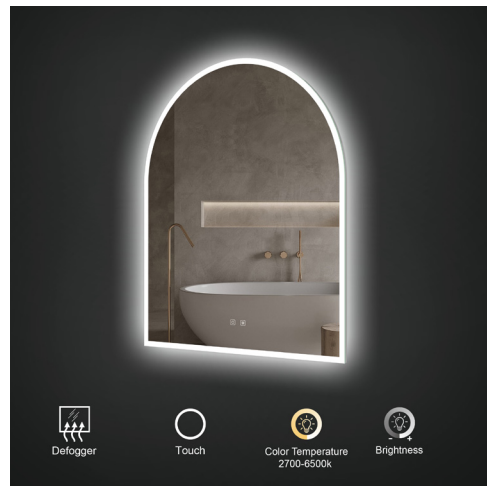

Felix & Gemma

32" x 22" Felix LED Mirror
32" x 22" Miroir DEL Felix

Code & Price
IF1332 \$579

- Acrylic diffused LED front and back lighting
- 2700K-6500K color temperature adjustment
- 10%-100% light dimmer
- Heated mirror defogger
- Touch on/off
- Safety film backing
- Copper free
- ETL certified for North American use
- 110V plug in installation, can be hardwired
- Can be controlled with a light switch
- 5 Year Warranty

Hudson & Iris

32" x 30" Hudson LED Mirror
32" x 30" Miroir DEL Hudson

Code & Price
IH1432 \$649

- Acrylic diffused LED front and back lighting
- 2700K-6500K color temperature adjustment
- 10%-100% light dimmer
- Heated mirror defogger
- Touch on/off
- Safety film backing
- Copper free
- ETL certified for North American use
- 110V plug in installation, can be hardwired
- Can be controlled with a light switch
- 5 Year Warranty

30" x 36" Gemma LED Mirror
30" x 36" Miroir DEL Gemma

Code & Price
IG1130 \$639

- Acrylic diffused LED front and back lighting
- 2700K-6500K color temperature adjustment
- 10%-100% light dimmer
- Heated mirror defogger
- Touch on/off
- Safety film backing
- Copper free
- ETL certified for North American use
- 110V plug in installation, can be hardwired
- Can be controlled with a light switch
- 5 Year Warranty