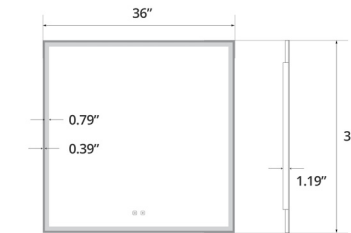

36" x 36" Eden LED Mirror 36" x 36" Miroir DEL Eden

Code & Price	
Brushed Bronze	IE1136.BB $899
Brushed Gold	IE1136.BG $899
Matte Black	IE1136.MB $799