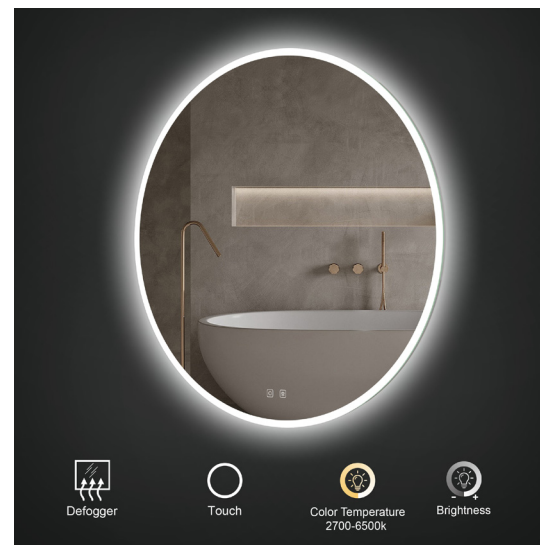

Code & Price
IA1030 \$499

36" Atlas LED Mirror
36" Miroir DEL Atlas

Code & Price
IA1036 \$599

- Acrylic diffused LED back lighting
- 2700K-6500K color temperature adjustment
- 10%-100% light dimmer
- Heated mirror defogger
- Touch on/off
- Safety film backing
- Copper free
- ETL certified for North American use
- 110V plug in installation, can be hardwired
- Can be controlled with a light switch
- 5 Year Warranty

Bennett

Atlas

Bennett

Camden

Denver

Eden

- Acrylic diffused LED front and back lighting
- 2700K-6500K color temperature adjustment
- 10%-100% light dimmer
- Heated mirror defogger
- Touch on/off
- Safety film backing
- Copper free
- ETL certified for North American use
- 110V plug in installation, can be hardwired
- Can be controlled with a light switch
- 5 Year Warranty

Camden

Atlas

Bennett

Camden

Denver

Eden

- Acrylic diffused LED front and back lighting
- 2700K-6500K color temperature adjustment
- 10%-100% light dimmer
- Heated mirror defogger
- Touch on/off
- Safety film backing
- Copper free
- ETL certified for North American use
- 110V plug in installation, can be hardwired
- Can be controlled with a light switch
- 5 Year Warranty