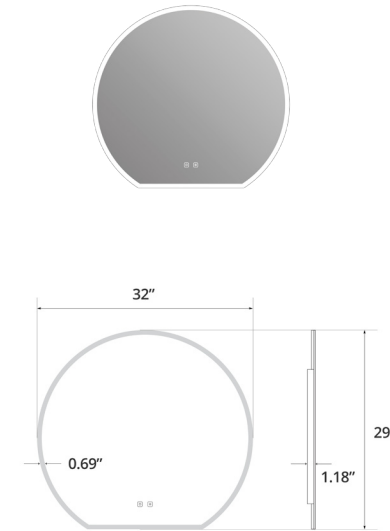

Hudson & Iris

32" x 30" Hudson LED Mirror
32" x 30" Miroir DEL Hudson

Code & Price
IH1432 $649

- Acrylic diffused LED front and back lighting
- 2700K-6500K color temperature adjustment
- 10%-100% light dimmer
- Heated mirror defogger
- Touch on/off
- Safety film backing
- Copper free
- ETL certified for North American use
- 110V plug in installation, can be hardwired
- Can be controlled with a light switch
- 5 Year Warranty

Code & Price
IG1130 $639