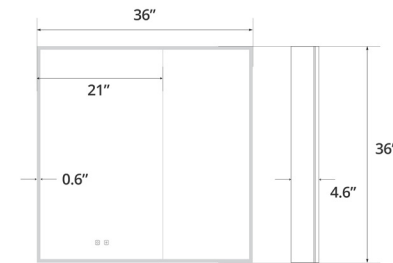

Code & Price

IJ1130
$1799

36" x 36" Jackson LED Medicine Cabinet
36" x 36" Armoire à pharmacie DEL Jackson