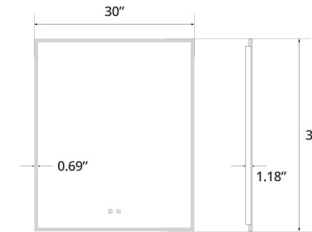

Camden

Atlas

Bennett

Camden

Denver

Eden

30" x 36" Camden LED Mirror
30" x 36" Miroir DEL Camden

Code & Price
IC1130 \$749

36" x 36" Camden LED Mirror
36" x 36" Miroir DEL Camden

Code & Price
IC1136 \$799

30" x 32" Camden LED Mirror
30" x 32" Miroir DEL Camden

Code & Price
IC1030 \$699

48" x 36" Camden LED Mirror
48" x 36" Miroir DEL Camden