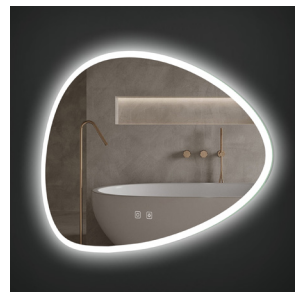

ico.
LED Mirrors

Contents

Atlas 3

Bennett 4

Camden 6

Denver 8

Eden 10

Felix 12

Gemma 12

Hudson 13

Iris 13

Jackson 14

Atlas

24" Atlas LED Mirror
24" Miroir DEL Atlas

Code & Price
IA1024 \$399

30" Atlas LED Mirror
30" Miroir DEL Atlas

Bennett

Atlas

Bennett

Camden

Denver

Eden

- Acrylic diffused LED front and back lighting
- 2700K-6500K color temperature adjustment
- 10%-100% light dimmer
- Heated mirror defogger
- Touch on/off
- Safety film backing
- Copper free
- ETL certified for North American use
- 110V plug in installation, can be hardwired
- Can be controlled with a light switch
- 5 Year Warranty