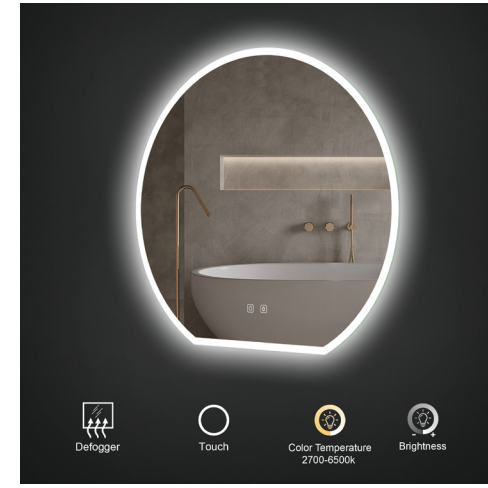

Hudson & Iris

32" x 30" Hudson LED Mirror
32" x 30" Miroir DEL Hudson

Code & Price
IH1432 $649

- Acrylic diffused LED front and back lighting
- 2700K-6500K color temperature adjustment
- 10%-100% light dimmer
- Heated mirror defogger
- Touch on/off
- Safety film backing
- Copper free
- ETL certified for North American use
- 110V plug in installation, can be hardwired
- Can be controlled with a light switch
- 5 Year Warranty

Code & Price
IG1130 $639