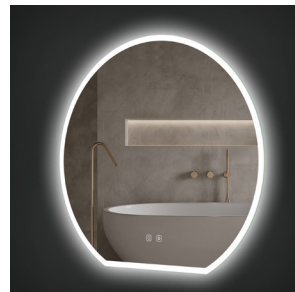

Contents

Hudson 13

Atlas

Code & Price
IA1024 $399

Code & Price
IA1030 $499

Code & Price
IA1036 $599

- Acrylic diffused LED back lighting
- 2700K-6500K color temperature adjustment
- 10%-100% light dimmer
- Heated mirror defogger
- Touch on/off
- Safety film backing
- Copper free
- ETL certified for North American use
- 110V plug in installation, can be hardwired
- Can be controlled with a light switch
- 5 Year Warranty