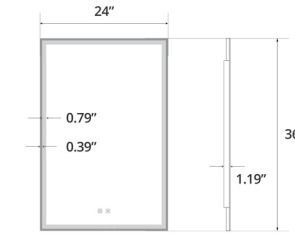

Eden

24" x 36" Eden LED Mirror 24" x 36" Miroir DEL Eden

Code & Price	
Brushed Bronze	IE1124.BB \$699
Brushed Gold	IE1124.BG \$699
Matte Black	IE1124.MB \$599

30" x 36" Eden LED Mirror 30" x 36" Miroir DEL Eden