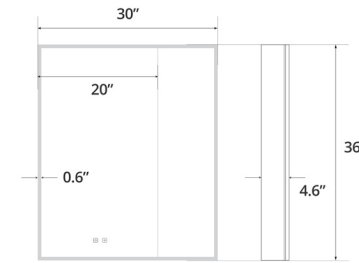

Code & Price

IJ1124
$1499