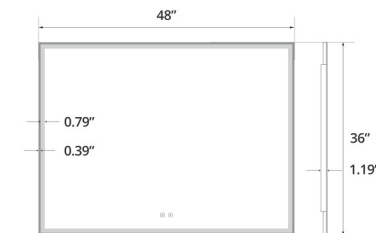

48" x 36" Eden LED Mirror 48" x 36" Miroir DEL Eden

Code & Price	
Brushed Bronze	IE1148.BB $999
Brushed Gold	IE1148.BG $999
Matte Black	IE1148.MB $899

Check with your dealer for the accurate color of the finish as printing on paper may not capture the correct shade.
Vérifiez auprès de votre revendeur la couleur exacte de la finition, car l'impression sur papier peut ne pas rendre a teinte correcte.