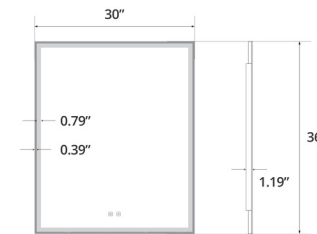

Eden

24" x 36" Eden LED Mirror 24" x 36" Miroir DEL Eden

Code & Price	
Brushed Bronze	IE1124.BB \$699
Brushed Gold	IE1124.BG \$699
Matte Black	IE1124.MB \$599

30" x 36" Eden LED Mirror 30" x 36" Miroir DEL Eden