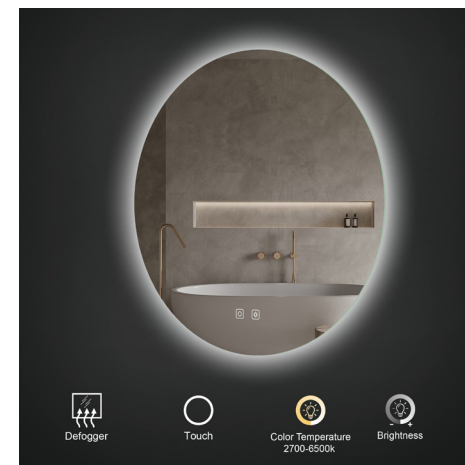

Gemma 12

Hudson 13

Iris 13

Jackson 14

Atlas

24" Atlas LED Mirror
24" Miroir DEL Atlas

Code & Price
IA1024 \$399

30" Atlas LED Mirror
30" Miroir DEL Atlas

Code & Price
IA1030 \$499

36" Atlas LED Mirror
36" Miroir DEL Atlas

Code & Price
IA1036 \$599

- Acrylic diffused LED back lighting
- 2700K-6500K color temperature adjustment
- 10%-100% light dimmer
- Heated mirror defogger
- Touch on/off
- Safety film backing
- Copper free
- ETL certified for North American use
- 110V plug in installation, can be hardwired
- Can be controlled with a light switch
- 5 Year Warranty

Bennett

Atlas

Bennett

Camden

Denver

Eden

- Acrylic diffused LED front and back lighting
- 2700K-6500K color temperature adjustment
- 10%-100% light dimmer
- Heated mirror defogger
- Touch on/off
- Safety film backing
- Copper free
- ETL certified for North American use
- 110V plug in installation, can be hardwired
- Can be controlled with a light switch
- 5 Year Warranty