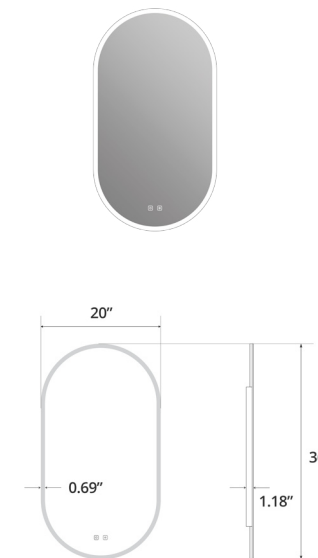

- Acrylic diffused LED front and back lighting
- 2700K-6500K color temperature adjustment
- 10%-100% light dimmer
- Heated mirror defogger
- Touch on/off
- Safety film backing
- Copper free
- ETL certified for North American use
- 110V plug in installation, can be hardwired
- Can be controlled with a light switch
- 5 Year Warranty

Please note, product specifications and dimensions are subject to change without notice.
Veuillez noter que les spécifications et les dimensions des produits sont sujettes à changement sans préavis.

Felix

Gemma

Hudson

Iris

Jackson

Felix

Gemma

Hudson

Iris

Jackson