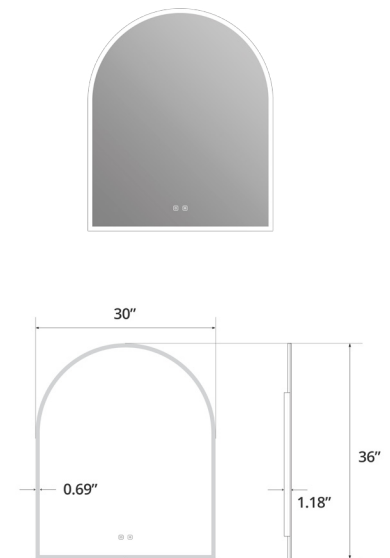

30" x 36" Gemma LED Mirror
30" x 36" Miroir DEL Gemma

Code & Price
IG1130 \$639

- Acrylic diffused LED front and back lighting
- 2700K-6500K color temperature adjustment
- 10%-100% light dimmer
- Heated mirror defogger
- Touch on/off
- Safety film backing
- Copper free
- ETL certified for North American use
- 110V plug in installation, can be hardwired
- Can be controlled with a light switch
- 5 Year Warranty