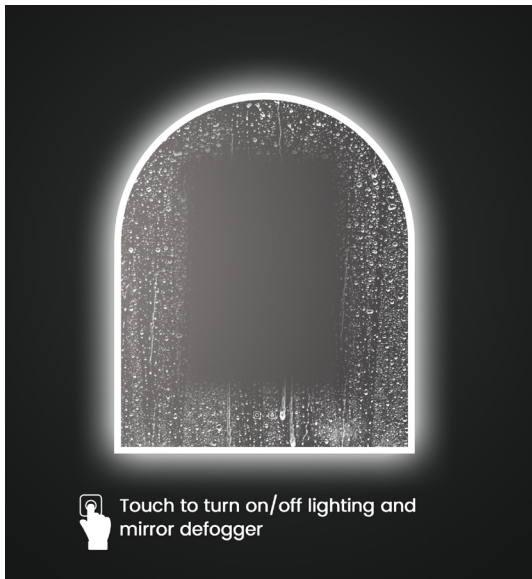

Why buy ICO mirrors?

FAQ's

What is the warranty?

5 years – complete replacement units are shipped within 24 hours.

What happens if my mirror gets damaged in shipping?

ICO mirrors are packed in certified drop-proof honeycomb cardboard. In the event your mirror is damaged in shipping, a free replacement will be shipped within 24 hours.

What is the mirror safety film backing?

All ICO mirrors have a film on the back of the glass. In the event your mirror breaks, this film holds the glass pieces in place, avoiding the chance of an injury.

Can ICO medicine cabinets be recessed?

Yes, the Jackson medicine cabinet can be recessed. It also comes with glass side panels if you are wall mounting.