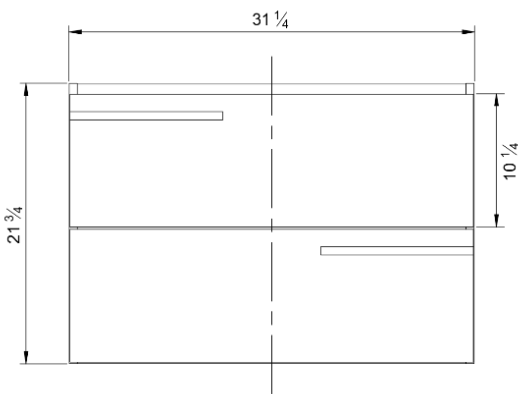

Model #	Description	Finish	Weight (lbs)	WxHxD (mm)	WxHxD (inches)
BA1002.DW	Accent 31" Two Drawer Wall-Mounted Vanity	Dark Walnut	56	795 x 550 x 450	31 1/4 x 21 3/4 x 17 3/4"
BA1002.SG	Accent 31" Two Drawer Wall-Mounted Vanity	Sage Green	56	795 x 550 x 450	31 1/4 x 21 3/4 x 17 3/4"
BA1002.WO	Accent 31" Two Drawer Wall-Mounted Vanity	White Oak	56	795 x 550 x 450	31 1/4 x 21 3/4 x 17 3/4"

Front

Side

Back

Top