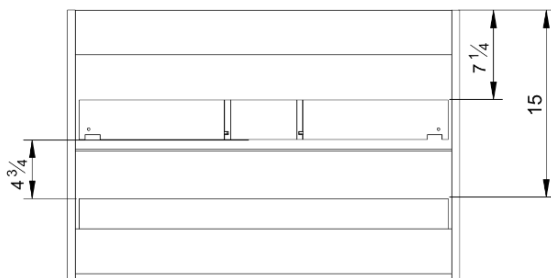

Model #	Description	Finish	Weight (lbs)	WxHxD (mm)	WxHxD (inches)
BA1002.DW	Accent 31" Two Drawer Wall-Mounted Vanity	Dark Walnut	56	795 x 550 x 450	31 1/4 x 21 3/4 x 17 3/4"
BA1002.SG	Accent 31" Two Drawer Wall-Mounted Vanity	Sage Green	56	795 x 550 x 450	31 1/4 x 21 3/4 x 17 3/4"
BA1002.WO	Accent 31" Two Drawer Wall-Mounted Vanity	White Oak	56	795 x 550 x 450	31 1/4 x 21 3/4 x 17 3/4"

Front

Side

Back

Top