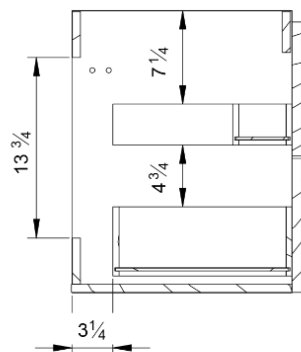

Model #	Description	Finish	Weight (lbs)	WxHxD (mm)	WxHxD (inches)
BA1002.DW	Accent 31" Two Drawer Wall-Mounted Vanity	Dark Walnut	56	795 x 550 x 450	31 1/4 x 21 3/4 x 17 3/4"
BA1002.SG	Accent 31" Two Drawer Wall-Mounted Vanity	Sage Green	56	795 x 550 x 450	31 1/4 x 21 3/4 x 17 3/4"
BA1002.WO	Accent 31" Two Drawer Wall-Mounted Vanity	White Oak	56	795 x 550 x 450	31 1/4 x 21 3/4 x 17 3/4"

Front

Side

Back

Top