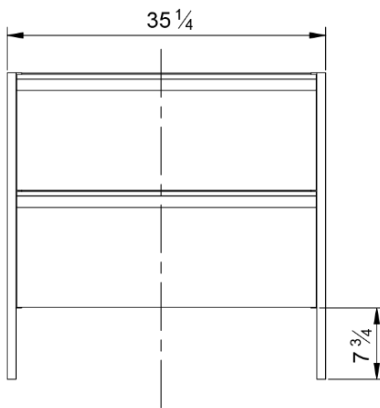

FINISHES

Warranty: 2 Years

Material Specifications: Tempo vanities are made from a water-resistant pine chip board with an MDF material drawer front. The outer structure of the vanity is made of solid walnut. The interior has a textured finish.

Care & Maintenance: Warm water and soap can be used to clean your vanity. Avoid harsh chemicals. Surfaces may be cleaned with standard non-abrasive cleaning agents.

Model #	Description	Finish	Weight (lbs)	WxHxD (mm)	WxHxD (inches)
BT1007.AG	Tempo 36" Two Drawer Freestanding Vanity	Ash Grey	86	895 x 860 x 450	35 1/4 x 33 7/8 x 17 3/4"
BT1007.MB	Tempo 36" Two Drawer Freestanding Vanity	Matte Black	86	895 x 860 x 450	35 1/4 x 33 7/8 x 17 3/4"
BT1007.MW	Tempo 36" Two Drawer Freestanding Vanity	Matte White	86	895 x 860 x 450	35 1/4 x 33 7/8 x 17 3/4"

Front

Side

Back

Top