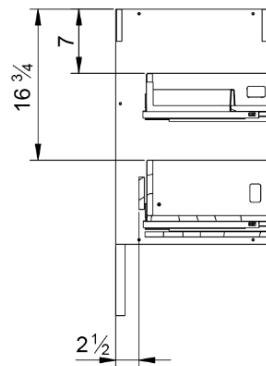

Care & Maintenance: Warm water and soap can be used to clean your vanity. Avoid harsh chemicals. Surfaces may be cleaned with standard non-abrasive cleaning agents.

Model #	Description	Finish	Weight (lbs)	WxHxD (mm)	WxHxD (inches)
BT1007.AG	Tempo 36" Two Drawer Freestanding Vanity	Ash Grey	86	895 x 860 x 450	35 1/4 x 33 7/8 x 17 3/4"
BT1007.MB	Tempo 36" Two Drawer Freestanding Vanity	Matte Black	86	895 x 860 x 450	35 1/4 x 33 7/8 x 17 3/4"
BT1007.MW	Tempo 36" Two Drawer Freestanding Vanity	Matte White	86	895 x 860 x 450	35 1/4 x 33 7/8 x 17 3/4"

Front

Side

Back

Top