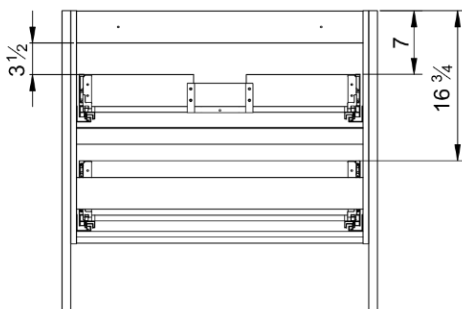

Care & Maintenance: Warm water and soap can be used to clean your vanity. Avoid harsh chemicals. Surfaces may be cleaned with standard non-abrasive cleaning agents.

Model #	Description	Finish	Weight (lbs)	WxHxD (mm)	WxHxD (inches)
BT1007.AG	Tempo 36" Two Drawer Freestanding Vanity	Ash Grey	86	895 x 860 x 450	35 1/4 x 33 7/8 x 17 3/4"
BT1007.MB	Tempo 36" Two Drawer Freestanding Vanity	Matte Black	86	895 x 860 x 450	35 1/4 x 33 7/8 x 17 3/4"
BT1007.MW	Tempo 36" Two Drawer Freestanding Vanity	Matte White	86	895 x 860 x 450	35 1/4 x 33 7/8 x 17 3/4"

Front

Side

Back

Top