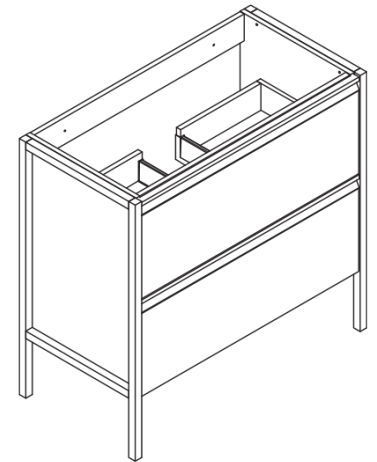

FINISHES

Warranty: 2 Years

Material Specifications: Tempo vanities are made from a water-resistant pine chip board with an MDF material drawer front. The outer structure of the vanity is made of solid walnut. The interior has a textured finish.

Care & Maintenance: Warm water and soap can be used to clean your vanity. Avoid harsh chemicals. Surfaces may be cleaned with standard non-abrasive cleaning agents.

Model #	Description	Finish	Weight (lbs)	WxHxD (mm)	WxHxD (inches)
BT1007.AG	Tempo 36" Two Drawer Freestanding Vanity	Ash Grey	86	895 x 860 x 450	35 1/4 x 33 7/8 x 17 3/4"
BT1007.MB	Tempo 36" Two Drawer Freestanding Vanity	Matte Black	86	895 x 860 x 450	35 1/4 x 33 7/8 x 17 3/4"
BT1007.MW	Tempo 36" Two Drawer Freestanding Vanity	Matte White	86	895 x 860 x 450	35 1/4 x 33 7/8 x 17 3/4"

Front

Side

Back

Top