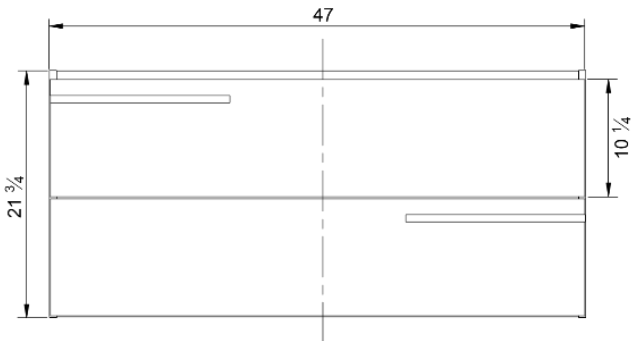

Model #	Description	Finish	Weight (lbs)	WxHxD (mm)	WxHxD (inches)
BA1004.DW	Accent 31" Two Drawer Wall-Mounted Vanity	Dark Walnut	73	1196 x 550 x 450	47 1/8 x 21 3/4 x 17 3/4"
BA1004.SG	Accent 31" Two Drawer Wall-Mounted Vanity	Sage Green	73	1196 x 550 x 450	47 1/8 x 21 3/4 x 17 3/4"
BA1004.WO	Accent 31" Two Drawer Wall-Mounted Vanity	White Oak	73	1196 x 550 x 450	47 1/8 x 21 3/4 x 17 3/4"

Front

Side

Back

Top