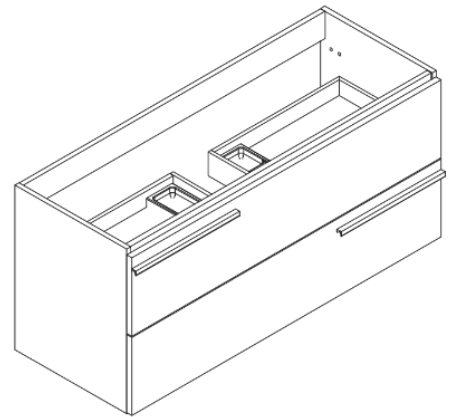

Model #	Description	Finish	Weight (lbs)	WxHxD (mm)	WxHxD (inches)
BA1004.DW	Accent 31" Two Drawer Wall-Mounted Vanity	Dark Walnut	73	1196 x 550 x 450	47 1/8 x 21 3/4 x 17 3/4"
BA1004.SG	Accent 31" Two Drawer Wall-Mounted Vanity	Sage Green	73	1196 x 550 x 450	47 1/8 x 21 3/4 x 17 3/4"
BA1004.WO	Accent 31" Two Drawer Wall-Mounted Vanity	White Oak	73	1196 x 550 x 450	47 1/8 x 21 3/4 x 17 3/4"

Front

Side

Back

Top