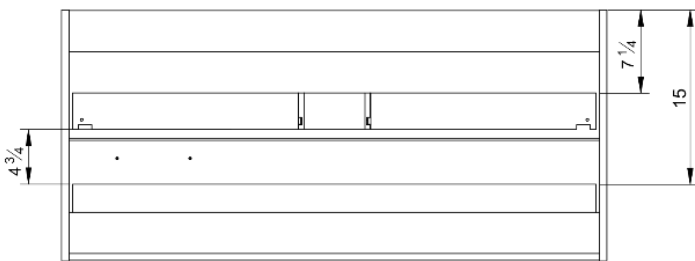

Model #	Description	Finish	Weight (lbs)	WxHxD (mm)	WxHxD (inches)
BA1004.DW	Accent 31" Two Drawer Wall-Mounted Vanity	Dark Walnut	73	1196 x 550 x 450	47 1/8 x 21 3/4 x 17 3/4"
BA1004.SG	Accent 31" Two Drawer Wall-Mounted Vanity	Sage Green	73	1196 x 550 x 450	47 1/8 x 21 3/4 x 17 3/4"
BA1004.WO	Accent 31" Two Drawer Wall-Mounted Vanity	White Oak	73	1196 x 550 x 450	47 1/8 x 21 3/4 x 17 3/4"

Front

Side

Back

Top