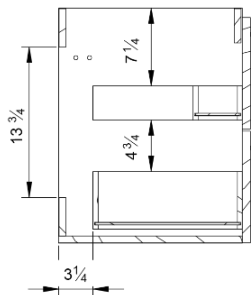

Model #	Description	Finish	Weight (lbs)	WxHxD (mm)	WxHxD (inches)
BA1004.DW	Accent 31" Two Drawer Wall-Mounted Vanity	Dark Walnut	73	1196 x 550 x 450	47 1/8 x 21 3/4 x 17 3/4"
BA1004.SG	Accent 31" Two Drawer Wall-Mounted Vanity	Sage Green	73	1196 x 550 x 450	47 1/8 x 21 3/4 x 17 3/4"
BA1004.WO	Accent 31" Two Drawer Wall-Mounted Vanity	White Oak	73	1196 x 550 x 450	47 1/8 x 21 3/4 x 17 3/4"

Front

Side

Back

Top