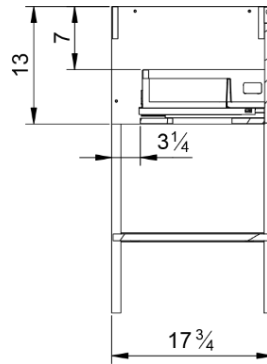

**Care & Maintenance:** Warm water and soap can be used to clean your vanity. Avoid harsh chemicals. Surfaces may be cleaned with standard non-abrasive cleaning agents.

Model #	Description	Finish	Weight (lbs)	WxHxD (mm)	WxHxD (inches)
BT1008.AG	Tempo 36" Drawer Shelf Freestanding Vanity	Ash Grey	64	895 x 860 x 450	35 1/4 x 33 7/8 x 17 3/4"
BT1008.MB	Tempo 36" Drawer Shelf Freestanding Vanity	Matte Black	64	895 x 860 x 450	35 1/4 x 33 7/8 x 17 3/4"
BT1008.MW	Tempo 36" Drawer Shelf Freestanding Vanity	Matte White	64	895 x 860 x 450	35 1/4 x 33 7/8 x 17 3/4"

Front

Side

Back

Top