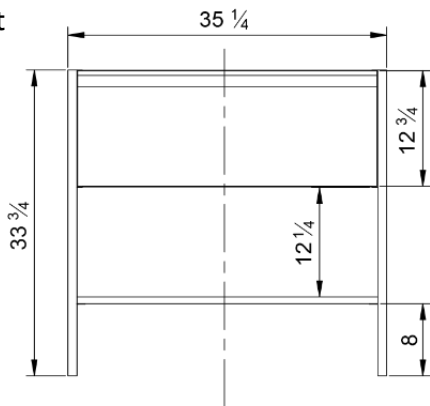

### FINISHES

**Warranty:** 2 Years

**Material Specifications:** Tempo vanities are made from a water-resistant pine particle board with an MDF material drawer front. The outer structure of the vanity is made of solid walnut. The interior has a textured finish.

**Care & Maintenance:** Warm water and soap can be used to clean your vanity. Avoid harsh chemicals. Surfaces may be cleaned with standard non-abrasive cleaning agents.

Model #	Description	Finish	Weight (lbs)	WxHxD (mm)	WxHxD (inches)
BT1008.AG	Tempo 36" Drawer Shelf Freestanding Vanity	Ash Grey	64	895 x 860 x 450	35 1/4 x 33 7/8 x 17 3/4"
BT1008.MB	Tempo 36" Drawer Shelf Freestanding Vanity	Matte Black	64	895 x 860 x 450	35 1/4 x 33 7/8 x 17 3/4"
BT1008.MW	Tempo 36" Drawer Shelf Freestanding Vanity	Matte White	64	895 x 860 x 450	35 1/4 x 33 7/8 x 17 3/4"

Front

Side

Back

Top