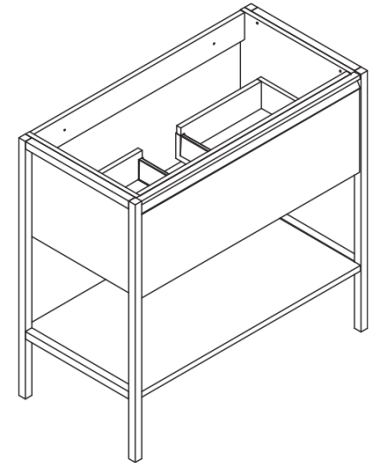

### FINISHES

**Warranty:** 2 Years

**Material Specifications:** Tempo vanities are made from a water-resistant pine particle board with an MDF material drawer front. The outer structure of the vanity is made of solid walnut. The interior has a textured finish.

**Care & Maintenance:** Warm water and soap can be used to clean your vanity. Avoid harsh chemicals. Surfaces may be cleaned with standard non-abrasive cleaning agents.

Model #	Description	Finish	Weight (lbs)	WxHxD (mm)	WxHxD (inches)
BT1008.AG	Tempo 36" Drawer Shelf Freestanding Vanity	Ash Grey	64	895 x 860 x 450	35 1/4 x 33 7/8 x 17 3/4"
BT1008.MB	Tempo 36" Drawer Shelf Freestanding Vanity	Matte Black	64	895 x 860 x 450	35 1/4 x 33 7/8 x 17 3/4"
BT1008.MW	Tempo 36" Drawer Shelf Freestanding Vanity	Matte White	64	895 x 860 x 450	35 1/4 x 33 7/8 x 17 3/4"

Front

Side

Back

Top