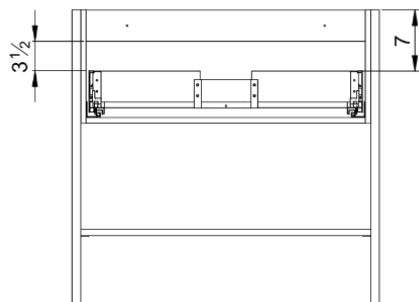

**Care & Maintenance:** Warm water and soap can be used to clean your vanity. Avoid harsh chemicals. Surfaces may be cleaned with standard non-abrasive cleaning agents.

Model #	Description	Finish	Weight (lbs)	WxHxD (mm)	WxHxD (inches)
BT1008.AG	Tempo 36" Drawer Shelf Freestanding Vanity	Ash Grey	64	895 x 860 x 450	35 1/4 x 33 7/8 x 17 3/4"
BT1008.MB	Tempo 36" Drawer Shelf Freestanding Vanity	Matte Black	64	895 x 860 x 450	35 1/4 x 33 7/8 x 17 3/4"
BT1008.MW	Tempo 36" Drawer Shelf Freestanding Vanity	Matte White	64	895 x 860 x 450	35 1/4 x 33 7/8 x 17 3/4"

Front

Side

Back

Top