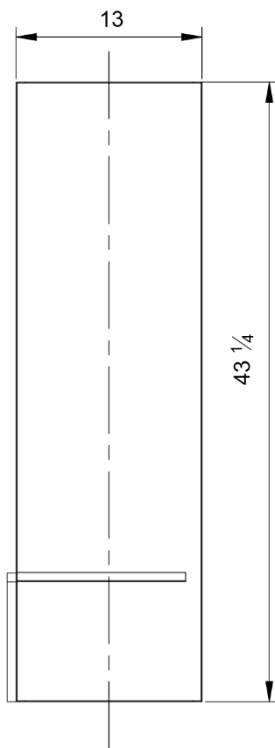

| Model # | Description | Finish | Weight (lbs) | WxHxD (mm) | WxHxD (inches) |
|-----------|-------------------------------------|-------------|--------------|------------------|----------------------|
| BA1011.DW | Accent Right Hand Wall Cabinet | Dark Walnut | 37 | 330 x 1100 x 249 | 13 x 43 1/4 x 9 3/4" |
| BA1011.SG | Accent Right Hand Wall Cabinet | Sage Green | 37 | 330 x 1100 x 249 | 13 x 43 1/4 x 9 3/4" |
| BA1011.WO | Accent Right Hand Hand Wall Cabinet | White Oak | 37 | 330 x 1100 x 249 | 13 x 43 1/4 x 9 3/4" |

Front

Side

Top