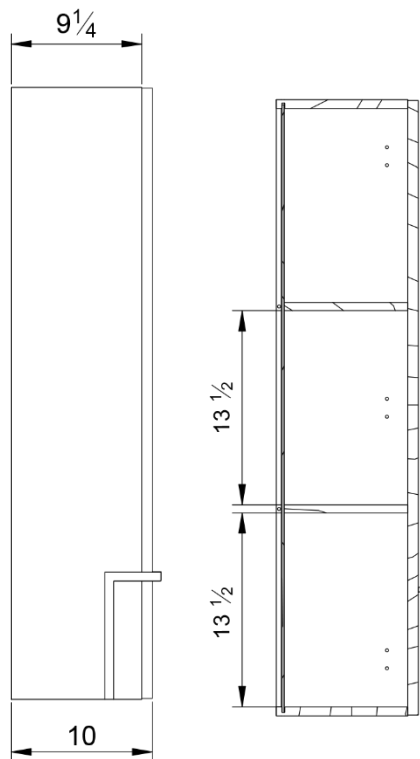

| Model # | Description | Finish | Weight (lbs) | WxHxD (mm) | WxHxD (inches) |
|-----------|-------------------------------------|-------------|--------------|------------------|----------------------|
| BA1011.DW | Accent Right Hand Wall Cabinet | Dark Walnut | 37 | 330 x 1100 x 249 | 13 x 43 1/4 x 9 3/4" |
| BA1011.SG | Accent Right Hand Wall Cabinet | Sage Green | 37 | 330 x 1100 x 249 | 13 x 43 1/4 x 9 3/4" |
| BA1011.WO | Accent Right Hand Hand Wall Cabinet | White Oak | 37 | 330 x 1100 x 249 | 13 x 43 1/4 x 9 3/4" |

Front

Side

Top