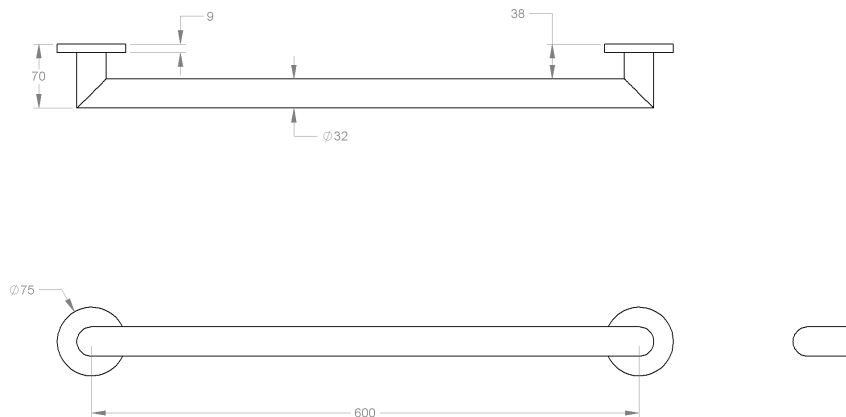

Parts Included	QTY
A - Grab Bar	1
B - Screw	6

Model #	Description	Finish	Weight (lb)	WxHxD (mm)	WxHxD (Inches)	Metal Type
V94252	24" Summit Grab Bar	Matte White	2.25	600 x 75 x 70	23.5 x 3 x 2.75	Brass
V94253	24" Summit Grab Bar	Chrome	2.25	600 x 75 x 70	23.5 x 3 x 2.75	Brass
V94254	24" Summit Grab Bar	Brushed Nickel	2.25	600 x 75 x 70	23.5 x 3 x 2.75	Brass
V94255	24" Summit Grab Bar	Matte Black	2.25	600 x 75 x 70	23.5 x 3 x 2.75	Brass
V94256	24" Summit Grab Bar	Polished Nickel	2.25	600 x 75 x 70	23.5 x 3 x 2.75	Brass
V94258	24" Summit Grab Bar	PVD Brushed Gold	2.25	600 x 75 x 70	23.5 x 3 x 2.75	Brass

ICO grab bars can support loads of up to 440lbs if properly installed in compliance with ADA requirements.

**Safety Warning:** Grab bars are only as strong as the anchors and walls to which they are attached, and must be installed correctly for the load they intend to support. Anchors provided are not suitable for all applications. Appropriate anchors and backing must be used in accordance with local building codes.