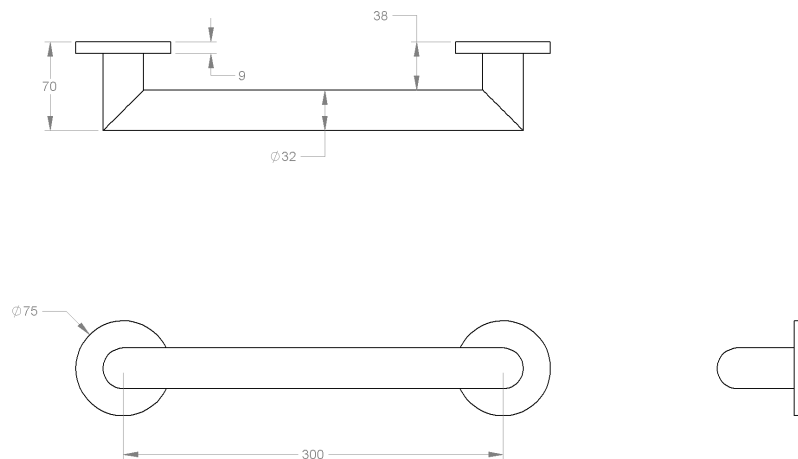

Parts Included	QTY
A - Grab Bar	1
B - Screw	6

Model #	Description	Finish	Weight (lb)	WxHxD (mm)	WxHxD (Inches)	Metal Type
V94232	12" Summit Grab Bar	Matte White	1.75	300 x 75 x 70	11.75 x 3 x 2.75	Brass
V94233	12" Summit Grab Bar	Chrome	1.75	300 x 75 x 70	11.75 x 3 x 2.75	Brass
V94234	12" Summit Grab Bar	Brushed Nickel	1.75	300 x 75 x 70	11.75 x 3 x 2.75	Brass
V94235	12" Summit Grab Bar	Matte Black	1.75	300 x 75 x 70	11.75 x 3 x 2.75	Brass
V94236	12" Summit Grab Bar	Polished Nickel	1.75	300 x 75 x 70	11.75 x 3 x 2.75	Brass
V94238	12" Summit Grab Bar	PVD Brushed Gold	1.75	300 x 75 x 70	11.75 x 3 x 2.75	Brass

ICO grab bars can support loads of up to 440lbs if properly installed in compliance with ADA requirements.

Safety Warning: Grab bars are only as strong as the anchors and walls to which they are attached, and must be installed correctly for the load they intend to support. Anchors provided are not suitable for all applications. Appropriate anchors and backing must be used in accordance with local building codes.