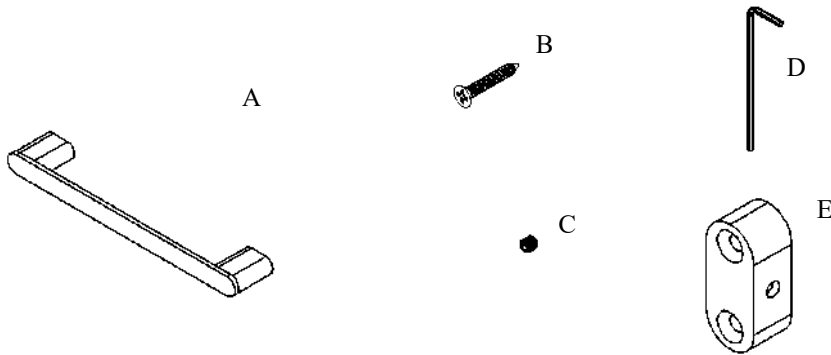

Exhilarating by Design

Volkano Flow 12" Towel Bar Installation Guide

Code: V4123, V4124, V4125

Parts Included	QTY
A - Towel Bar	1
B - Screw	4
C - Set Screw	2
D - Allen Key	1
E - Bracket	2

Model #	Description	Finish	Weight (lb)	WxHxD (mm)	WxHxD (Inches)	Metal Type
V4123	Flow 12" Towel Bar	Chrome	1.25	300 x 22 x 50	11 ¹³ / ₁₆ x 55 ⁵⁵ / ₆₄ x 1 ³¹ / ₃₂	Brass
V4124	Flow 12" Towel Bar	Brushed Nickel	1.25	457 x 22 x 99	11 ¹³ / ₁₆ x 55 ⁵⁵ / ₆₄ x 1 ³¹ / ₃₂	Brass
V4125	Flow 12" Towel Bar	Matte Black	1.25	457 x 22 x 99	11 ¹³ / ₁₆ x 55 ⁵⁵ / ₆₄ x 1 ³¹ / ₃₂	Brass