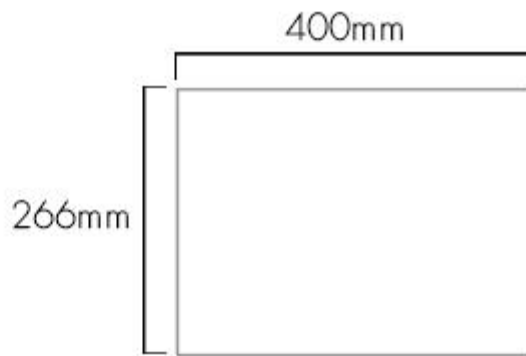

Exhilarating by Design

Volkano Shower Stool with Designer Cut Outs Technical Specifications

Code: V9621, V9625

Parts Included	QTY
A - Stool	1

A

Model #	Description	Finish	Weight (lb)	WxHxD (mm)	WxHxD (Inches)	Material Type
V9621	Shower Stool	White	22	400 x 425 x 266	15.75 x 16.75 x 10.5	Acrylic
V9625	Shower Stool	Black	22	400 x 425 x 266	15.75 x 16.75 x 10.5	Acrylic

Weight Limit: 150kg/330lbs