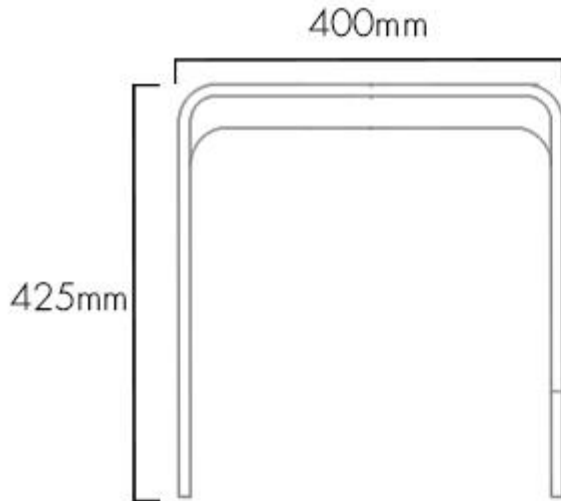

Exhilarating by Design

Volkano Shower Stool with Designer Cut Outs Technical Specifications

Code: V9621, V9625

Parts Included	QTY
A - Stool	1

A

Model #	Description	Finish	Weight (lb)	WxHxD (mm)	WxHxD (Inches)	Material Type
V9621	Shower Stool	White	22	400 x 425 x 266	15.75 x 16.75 x 10.5	Acrylic
V9625	Shower Stool	Black	22	400 x 425 x 266	15.75 x 16.75 x 10.5	Acrylic

Weight Limit: 150kg/330lbs