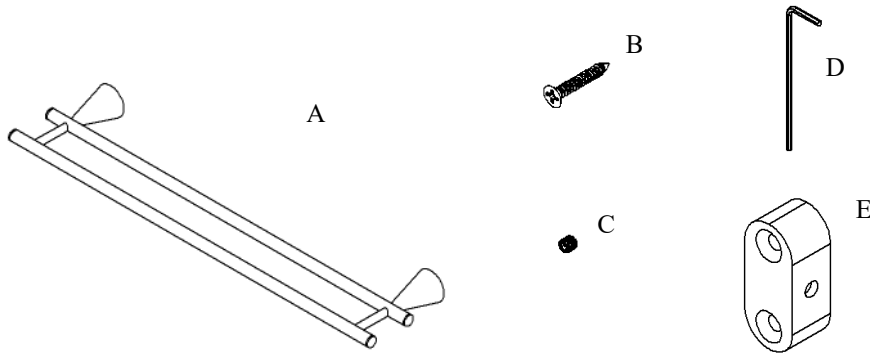

Exhilarating by Design

Volkano Cone 24" Double Towel Bar Installation Guide

Code: V65183, V65184, V65185

Parts Included	QTY
A - Towel Bar	1
B - Screw	4
C - Set Screw	2
D - Allen Key	1
E - Bracket	2

Model #	Description	Finish	Weight (lb)	WxHxD (mm)	WxHxD (Inches)	Metal Type
V65183	Cone 24" Double Towel Bar	Chrome	1.826	599 x 44 x 139	23.5 x 1.75 x 5.5	Brass
V65185	Cone 24" Double Towel Bar	Matte Black	1.826	599 x 44 x 139	23.5 x 1.75 x 5.5	Brass