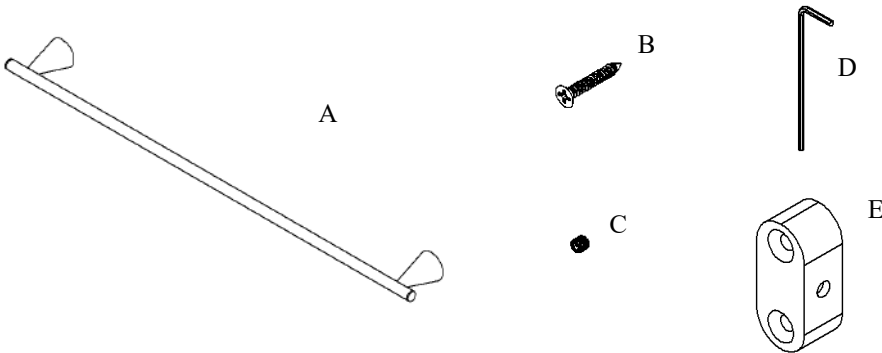

Exhilarating by Design

Volkano Cone 30" Towel Bar Installation Guide

Code: V65163, V65164, V65165

Parts Included	QTY
A - Towel Bar	1
B - Screw	4
C - Set Screw	2
D - Allen Key	1
E - Bracket	2

Model #	Description	Finish	Weight (lb)	WxHxD (mm)	WxHxD (Inches)	Metal Type
V65163	Cone 30" Towel Bar	Chrome	1.364	766 x 44 x 77	30 x 1.75 x 3	Brass
V65165	Cone 30" Towel Bar	Matte Black	1.364	766 x 44 x 77	30 x 1.75 x 3	Brass