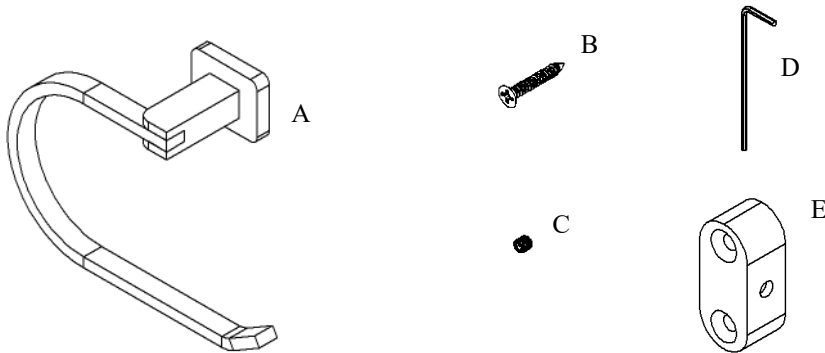

Exhilarating by Design

Volkano Spark Towel Ring Installation Guide

Code: V64313, V64315

Parts Included	QTY
A - Towel Ring	1
B - Screw	2
C - Set Screw	1
D - Allen Key	1
E - Bracket	1

Model #	Description	Finish	Weight (lb)	WxHxD (mm)	WxHxD (Inches)	Metal Type
V64313	Spark Towel Ring	Chrome	0.968	210 x 145 x 71	8.25 x 5.7 x 2.75	Brass
V64315	Spark Towel Ring	Matte Black	0.968	210 x 145 x 71	8.25 x 65.7 x 2.75	Brass