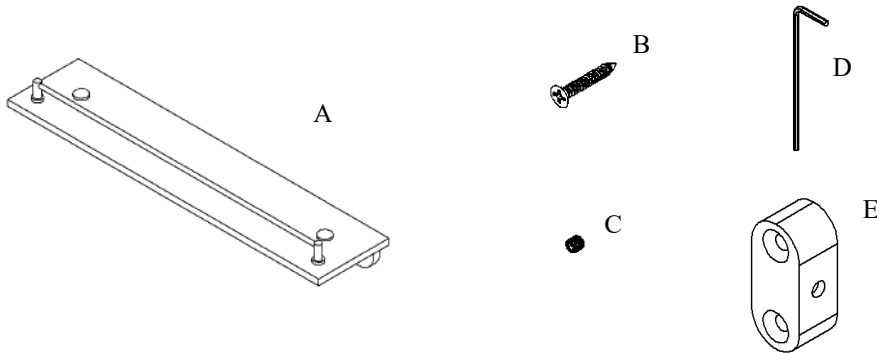

Exhilarating by Design

Volkano Summit Glass Shelf Installation Guide

Code: V63763, V63764, V63765

Parts Included	QTY
A - Glass Shelf	1
B - Screw	4
C - Set Screw	2
D - Allen Key	1
E - Bracket	2

Model #	Description	Finish	Weight (lb)	WxHxD (mm)	WxHxD (Inches)	Metal Type
V63763	Summit Glass Shelf	Chrome	3.30	520 x 97 x 133	20.4 x 3.8 x 5.2	Brass
V63764	Summit Glass Shelf	Brushed Nickel	3.30	520 x 97 x 133	20.4 x 3.8 x 5.2	Brass
V63765	Summit Glass Shelf	Matte Black	3.30	520 x 97 x 133	20.4 x 3.8 x 5.2	Brass