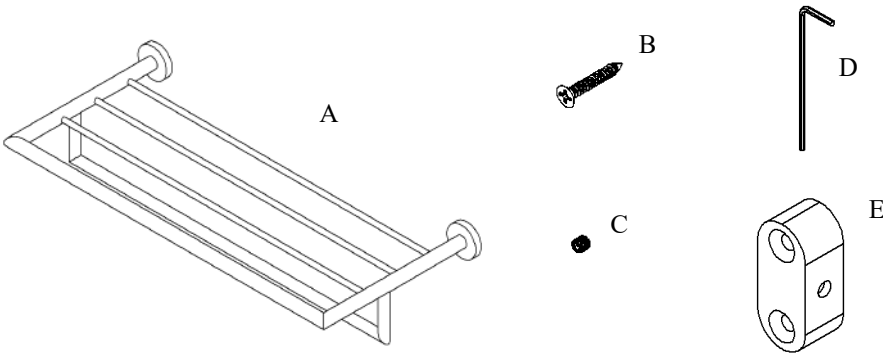

# Volkano Summit Towel Shelf With Bar Installation Guide

Code: V63723, V63724, V63725

Parts Included	QTY
A - Towel Shelf w/ Bar	1
B - Screw	4
C - Set Screw	2
D - Allen Key	1
E - Bracket	2

Model #	Description	Finish	Weight (lb)	WxHxD (mm)	WxHxD (Inches)	Metal Type
V63723	Summit Towel Shelf w/ Bar	Chrome	2.156	613 x 114 x 270	24.1 x 4.5 x 10.6	Brass
V63724	Summit Towel Shelf w/ Bar	Brushed Nickel	2.156	613 x 114 x 270	24.1 x 4.5 x 10.6	Brass
V63725	Summit Towel Shelf w/ Bar	Matte Black	2.156	613 x 114 x 270	24.1 x 4.5 x 10.6	Brass