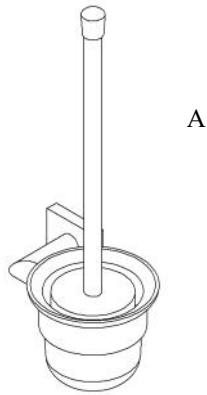

# Volkano Crater Wall-Mounted Toilet Brush Installation Guide

Code: V62613, V62614, V62615

Parts Included	QTY
A - Toilet Brush	1
B - Screw	2
C - Set Screw	1
D - Allen Key	1
E - Bracket	1

Model #	Description	Finish	Weight (lb)	WxHxD (mm)	WxHxD (Inches)	Metal Type
V62613	Crater Wall-Mounted Toilet Brush	Chrome	1.738	162 x 370 x 119	6.25 x 14.5 x 4.75	Brass
V62614	Crater Wall-Mounted Toilet Brush	Brushed Nickel	1.738	162 x 370 x 119	6.25 x 14.5 x 4.75	Brass
V62615	Crater Wall-Mounted Toilet Brush	Matte Black	1.738	162 x 370 x 119	6.25 x 14.5 x 4.75	Brass