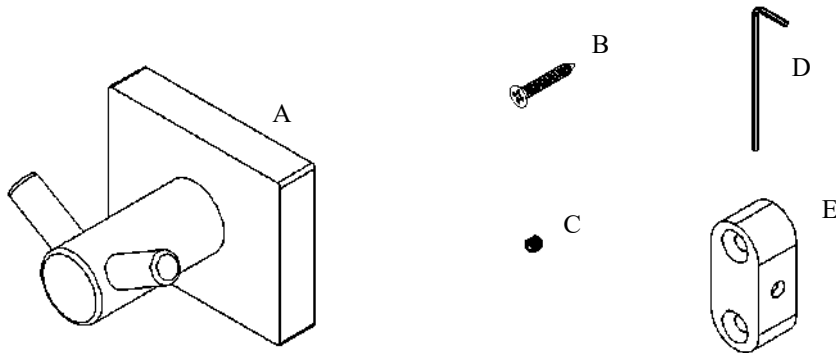

Exhilarating by Design

Volkano Crater Double Towel Hook Installation Guide

Code: V62253, V62254, V62255

Parts Included	QTY
A - Double Towel Hook	1
B - Screw	2
C - Set Screw	1
D - Allen Key	1
E - Bracket	1

Model #	Description	Finish	Weight (lb)	WxHxD (mm)	WxHxD (Inches)	Metal Type
V62253	Crater Double Towel Hook	Chrome	0.35	55 x 45 x 51	2 ¹¹ / ₆₄ x 1 ⁴⁹ / ₆₄ x 2 ¹ / ₆₄	Brass
V622254	Crater Double Towel Hook	Brushed Nickel	0.35	55 x 45 x 51	2 ¹¹ / ₆₄ x 1 ⁴⁹ / ₆₄ x 2 ¹ / ₆₄	Brass
V622255	Crater Double Towel Hook	Matte Black	0.35	55 x 45 x 51	2 ¹¹ / ₆₄ x 1 ⁴⁹ / ₆₄ x 2 ¹ / ₆₄	Brass