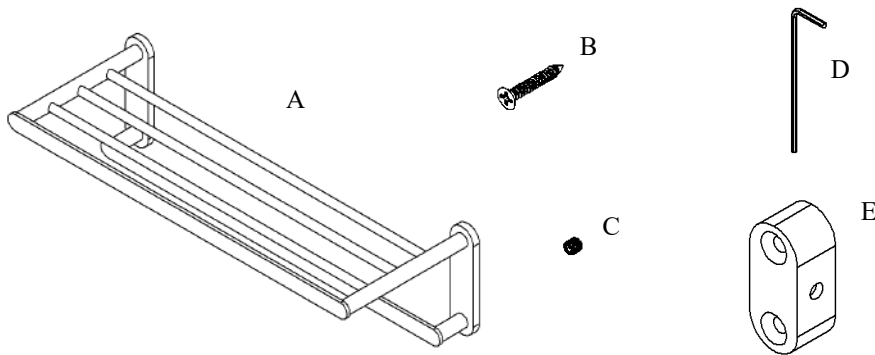

# Volkano Flow Towel Shelf Installation Guide

Code: V4733, V4734, V4735

Parts Included	QTY
A - Towel Shelf	1
B - Screw	4
C - Set Screw	2
D - Allen Key	2
E - Bracket	2

Model #	Description	Finish	Weight (lb)	WxHxD (mm)	WxHxD (Inches)	Metal Type
V4733	Flow Towel Shelf	Chrome	4.72	600 x 120 x 220	24 x 5 x 9	Brass
V4734	Flow Towel Shelf	Brushed Nickel	4.72	600 x 120 x 220	24 x 5 x 9	Brass
V4735	Flow Towel Shelf	Matte Black	4.72	600 x 120 x 220	24 x 5 x 9	Brass