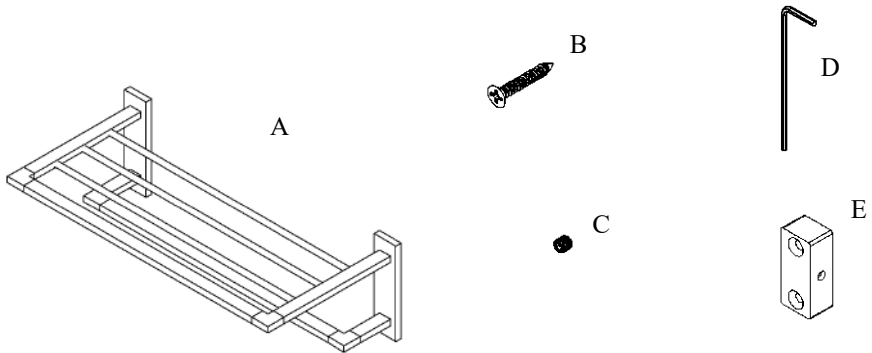

Exhilarating by Design

Volkano Cinder Double Towel Shelf Installation Guide

Code: V3733, V3734, V3735

Parts Included	QTY
A - Double Towel Shelf	1
B - Screw	4
C - Set Screw	2
D - Allen Key	1
E - Bracket	2

Model #	Description	Finish	Weight (lb)	WxHxD (mm)	WxHxD (Inches)	Metal Type
V3733	Cinder Double Towel Shelf	Chrome	4.3	600 x 152 x 235.5	24 x 6 x 9	Brass
V3734	Cinder Double Towel Shelf	Brushed Nickel	4.3	600 x 152 x 235.5	24 x 6 x 9	Brass
V3735	Cinder Double Towel Shelf	Matte Black	4.3	600 x 152 x 235.5	24 x 6 x 9	Brass