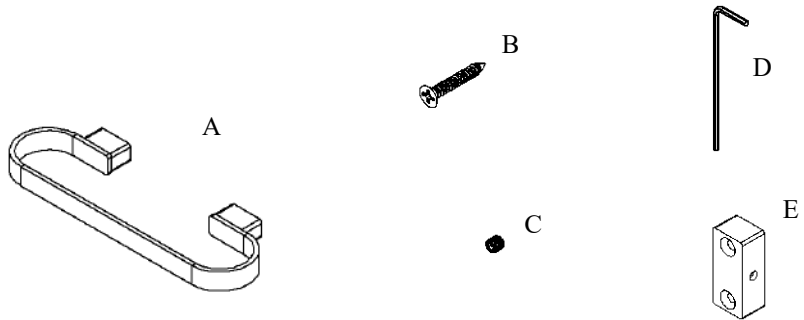

Exhilarating by Design

Volkano Cinder 18" Towel Bar

Installation Guide

Code: V3333, V3334, V3335

Parts Included	QTY
A - 18" Towel Bar	1
B - Screw	4
C - Set Screw	2
D - Allen Key	1
E - Bracket	2

Model #	Description	Finish	Weight (lb)	WxHxD (mm)	WxHxD (Inches)	Metal Type
V3333	Cinder 18" Towel Bar	Chrome	2.03	457 x 22 x 99	18 x 1 x 4	Brass
V3334	Cinder 18" Towel Bar	Brushed Nickel	2.03	457 x 22 x 99	18 x 1 x 4	Brass
V3335	Cinder 18" Towel Bar	Matte Black	2.03	457 x 22 x 99	18 x 1 x 4	Brass