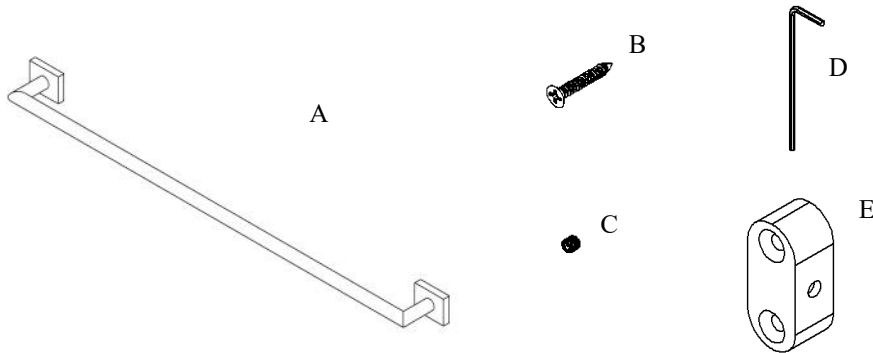

Exhilarating by Design

Volkano Crater 30" Towel Bar Installation Guide

Code: V62163, V62164, V62165

Parts Included	QTY
A - Towel Bar	1
B - Screw	4
C - Set Screw	2
D - Allen Key	1
E - Bracket	2

Model #	Description	Finish	Weight (lb)	WxHxD (mm)	WxHxD (Inches)	Metal Type
V62163	Crater 30" Towel Bar	Chrome	1.144	796 x 45 x 71	31.25 x 1.75 x 2.75	Brass
V62164	Crater 30" Towel Bar	Brushed Nickel	1.144	796 x 45 x 71	31.25 x 1.75 x 2.75	Brass
V62165	Crater 30" Towel Bar	Matte Black	1.144	796 x 45 x 71	31.25 x 1.75 x 2.75	Brass