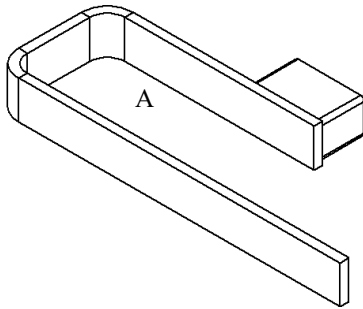

# Volkano Cinder Towel Bar Installation Guide

Code: V3313, V3314, V3315, V3310-BGL, V3310-BGD

Parts Included	QTY
A - Towel Bar	1
B - Screw	2
C - Set Screw	1
D - Allen Key	1
E - Bracket	1

Model #	Description	Finish	Weight (lb)	WxHxD (mm)	WxHxD (Inches)	Metal Type
V3313	Cinder Towel Bar	Chrome	1	200 x 20 x 91	8 x 0.8 x 3.5	Brass
V3314	Cinder Towel Bar	Brushed Nickel	1	200 x 20 x 91	8 x 0.8 x 3.5	Brass
V3315	Cinder Towel Bar	Matte Black	1	200 x 20 x 91	8 x 0.8 x 3.5	Brass
V3310-BGL	Cinder Towel Bar	Brushed Gold Light	1	200 x 20 x 91	8 x 0.8 x 3.5	Brass
V3315-BGD	Cinder Towel Bar	Brushed Gold Dark	1	200 x 20 x 91	8 x 0.8 x 3.5	Brass