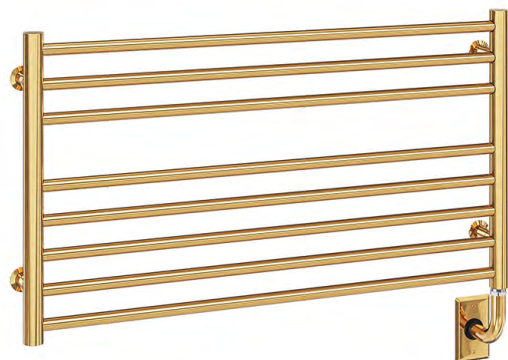

FEATURES:

- Premium 304 stainless steel or mild steel (depending on the finish)
- Non-toxic liquid filled technology (water and glycol) for even heating
- Rust and corrosion protection
- IPX4 for safe use in bathrooms, gyms and spa centers
- Reaches the ideal temperature of 45°-60°C (113°-140°F) in 45 minutes from a cold start
- Adjustable metal wall brackets for flexible applications, whether over tile or drywall etc
- Energy efficient
- Easy to assemble, all parts and instructions included
- CSA highest stamp of approval for quality

FINISHES:

Dimensions (WxHxD):

35 5/8" x 18 7/8" x 3 1/4"
 (905mm x 480mm x 84mm)

| Model # | Description | Finish | Watts | Volts | Weight (lb) | Metal Type |
|----------|-----------------------------------|-------------------|-------|-------|-------------|-----------------|
| E4602 | 35.5"x19" Sorano Electric Plug-In | Matte White | 150W | 120V | 24 | Mild Steel |
| E4603 | 35.5"x19" Sorano Electric Plug-In | Chrome | 150W | 120V | 24 | Mild Steel |
| E4604 | 35.5"x19" Sorano Electric Plug-In | Brushed Nickel | 150W | 120V | 24 | Stainless Steel |
| E4605 | 35.5"x19" Sorano Electric Plug-In | Matte Black | 150W | 120V | 24 | Mild Steel |
| E4606 | 35.5"x19" Sorano Electric Plug-In | Polished Nickel | 150W | 120V | 24 | Stainless Steel |
| E4608 | 35.5"x19" Sorano Electric Plug-In | Brushed Gold | 150W | 120V | 24 | Stainless Steel |
| E4609 | 35.5"x19" Sorano Electric Plug-In | Brushed Bronze | 150W | 120V | 24 | Stainless Steel |
| E4600.SB | 35.5"x19" Sorano Electric Plug-In | Satin Brass | 150W | 120V | 24 | Stainless Steel |
| E4600.UB | 35.5"x19" Sorano Electric Plug-In | Unlacquered Brass | 150W | 120V | 24 | Brass |