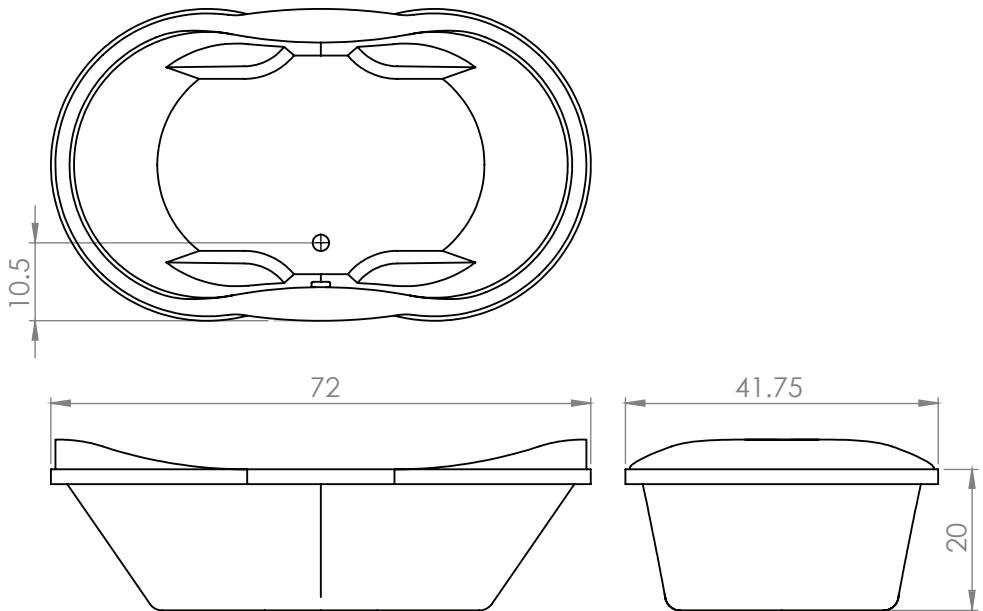

As SHOWN:

Whirlpool option with standard jets

FEATURES SHOWN:

- Jets
- Anti-vortex suction
- Overflow location

ALSO AVAILABLE:

- Soaking tub only
- Whirlpool
- Thermal Air
- Combo

SIZE:

72.42.20

WATER CAPACITY:

85 Gallons

WEIGHT:

XXX Pounds

MODEL 7243 DIMENSIONS:

- (L)ength- 72"
- (W)idth- 42"
- (H)eight Finish- 20"

ACRYLIC TUB

- Acrylic models finished in 1/8" thick layer of deep lustrous acrylic
- Extra thick reinforced fiberglass
- Pre-wired pump on pump platform (standard pump location only)
- Integral E-Z level platform facilitates installation
- Non-skid bottom