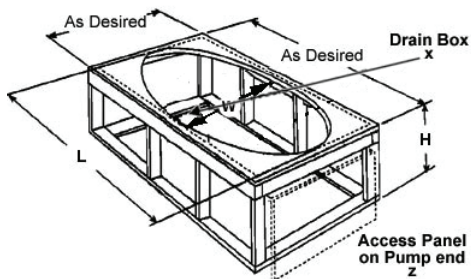

As SHOWN:

Whirlpool option with standard jets

FEATURES SHOWN:

- Jets
- Anti-vortex suction
- Overflow location

ALSO AVAILABLE:

- Soaking tub only
- Whirlpool
- Thermal Air
- Combo

SIZE:

72.42.20

WATER CAPACITY:

85 Gallons

WEIGHT:

XXX Pounds

MODEL 7243 DIMENSIONS:

- (L)ength- 72"
- (W)idth- 42"
- (H)eight Finish- 20"

ACRYLIC TUB

- Acrylic models finished in 1/8" thick layer of deep lustrous acrylic
- Extra thick reinforced fiberglass
- Pre-wired pump on pump platform (standard pump location only)
- Integral E-Z level platform facilitates installation
- Non-skid bottom