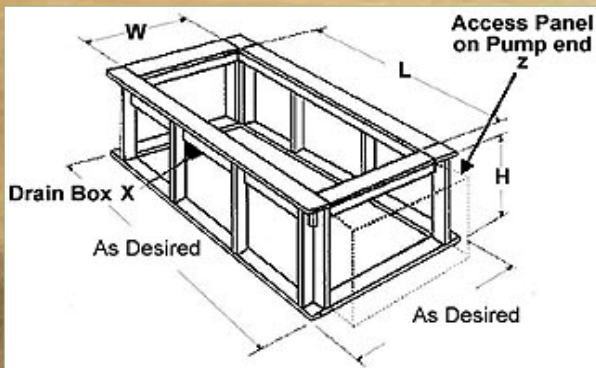

Studio 7242

Must be set in Mortar Base

- Pump motor
- Jets
- Anti-vortex suction
- Overflow location

AS SHOWN:
Whirlpool option w/ standard jets

ALSO AVAILABLE:
Soaking Tub Only, Thermal Air,

Model	GC	AC	A	B	C	D	E	F	G	H	I	J	K	L	M	Jet	Pump	Wat.Cap.
7242	N/A	√	72"	41½"	10½"	20¾"	5"	4"	3"	29"	48"	20½"	1½"	18"	3½"	6	1.25	70 gal.

Framing Dimensions

Island Drop-In				3 Wall Enclosure		
Model	(L)ength	(W)idth	(H)eighth Finish	(L)ength	(W)idth	(H)eighth Ledger Molded
7242	70"	40"	20"	72"	41½"	21¼"

*Disclaimer: Certain options or altering the pump/blower location may cause the pump/blower to extend beyond the tub decking.
For cutout dimensions wait for unit to arrive.
All specifications subject to change without notice.*