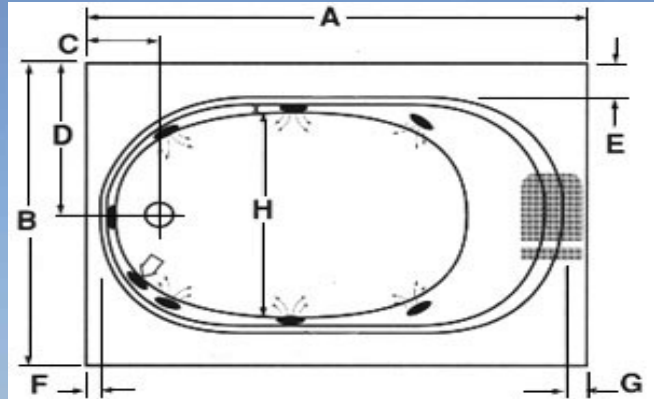

Optional Equipment

Available as Tub only, Thermal Air, Whirlpool

Approvals & Listings

Commonwealth of Massachusetts
UPC & USPC - US & Canada

Electrical Component

Electrical Requirements

Whirlpool (1.25 HP Single Speed Pump, 120V)	1 Dedicated 20 Amp GFCI Circuit
Thermal Air (1 HP Blower with 600 Watt Heater)	1 Dedicated 20 Amp GFCI Circuit
Inline Heater	
600 W	Shares Pump Circuit
1500 W	1 Dedicated 20 Amp GFCI Circuit

Studio 7242

Must be set in Mortar Base

- Pump motor
- Jets
- Anti-vortex suction
- Overflow location

AS SHOWN:
Whirlpool option w/ standard jets

ALSO AVAILABLE:
Soaking Tub Only, Thermal Air,

Model	GC	AC	A	B	C	D	E	F	G	H	I	J	K	L	M	Jet	Pump	Wat.Cap.
7242	N/A	√	72"	41½"	10½"	20¾"	5"	4"	3"	29"	48"	20½"	1½"	18"	3½"	6	1.25	70 gal.

Framing Dimensions

Island Drop-In				3 Wall Enclosure		
Model	(L)ength	(W)idth	(H)eighth Finish	(L)ength	(W)idth	(H)eighth Ledger Molded
7242	70"	40"	20"	72"	41½"	21¼"

*Disclaimer: Certain options or altering the pump/blower location may cause the pump/blower to extend beyond the tub decking.
For cutout dimensions wait for unit to arrive.
All specifications subject to change without notice.*