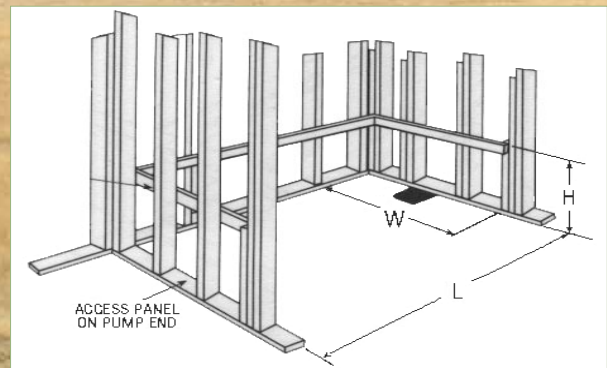

Studio 7242

Must be set in Mortar Base

- Pump motor
- Jets
- Anti-vortex suction
- Overflow location

AS SHOWN:
Whirlpool option w/ standard jets

ALSO AVAILABLE:
Soaking Tub Only, Thermal Air,

Model	GC	AC	A	B	C	D	E	F	G	H	I	J	K	L	M	Jet	Pump	Wat.Cap.
7242	N/A	√	72"	41½"	10½"	20¾"	5"	4"	3"	29"	48"	20½"	1½"	18"	3½"	6	1.25	70 gal.

Framing Dimensions

Island Drop-In				3 Wall Enclosure		
Model	(L)ength	(W)idth	(H)eighth Finish	(L)ength	(W)idth	(H)eighth Ledger Molded
7242	70"	40"	20"	72"	41½"	21¼"

*Disclaimer: Certain options or altering the pump/blower location may cause the pump/blower to extend beyond the tub decking.
For cutout dimensions wait for unit to arrive.
All specifications subject to change without notice.*