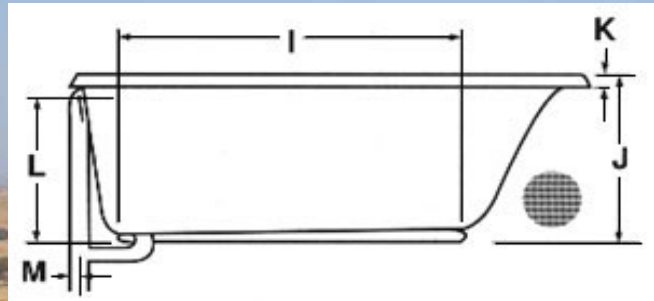

Studio 7242

- Pump motor
- Jets
- Anti-vortex suction
- Overflow location

AS SHOWN:
Whirlpool option w/ standard jets

ALSO AVAILABLE:
Soaking Tub Only, Thermal Air,

Model	GC	AC	A	B	C	D	E	F	G	H	I	J	K	L	M	Jet	Pump	Wat.Cap.
7242	N/A	√	72"	41½"	10½"	20¾"	5"	4"	3"	29"	48"	20½"	1½"	18"	3½"	6	1.25	70 gal.

Framing Dimensions

Island Drop-In				3 Wall Enclosure		
Model	(L)ength	(W)idth	(H)eighth Finish	(L)ength	(W)idth	(H)eighth Ledger Molded
7242	70"	40"	20"	72"	41½"	21¼"

*Disclaimer: Certain options or altering the pump/blower location may cause the pump/blower to extend beyond the tub decking.
For cutout dimensions wait for unit to arrive.
All specifications subject to change without notice.*