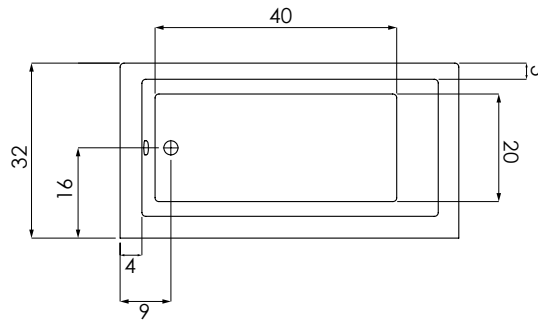

## 3-WALL INSTALLATION DIMENSIONS:

Opening (L)ength - 60"

Opening (W)idth - 32"

Ledger- 19.75"

## ACRYLIC TUB

- Model comes with integral tile flange and skirt
- Extra thick reinforced fiberglass
- Pre-wired pump on pump platform (standard pump location only)
- Integral E-Z level platform facilitates installation
- When adding linear option p-trap located directly below waste
- Tub must be set in a mortar base