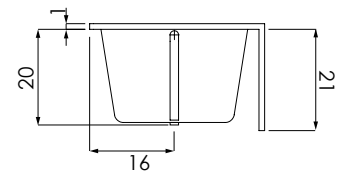

## 3-WALL INSTALLATION DIMENSIONS:

Opening (L)ength - 60"

Opening (W)idth - 32"

Ledger- 19.75"

## ACRYLIC TUB

- Model comes with integral tile flange and skirt
- Extra thick reinforced fiberglass
- Pre-wired pump on pump platform (standard pump location only)
- Integral E-Z level platform facilitates installation
- When adding linear option p-trap located directly below waste
- Tub must be set in a mortar base