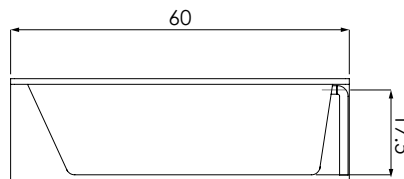

## 3-WALL INSTALLATION DIMENSIONS:

Opening (L)ength - 60"

Opening (W)idth - 32"

Ledger- 19.75"

## ACRYLIC TUB

- Model comes with integral tile flange and skirt
- Extra thick reinforced fiberglass
- Pre-wired pump on pump platform (standard pump location only)
- Integral E-Z level platform facilitates installation
- When adding linear option p-trap located directly below waste
- Tub must be set in a mortar base