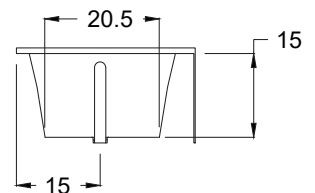

- Jets
- Overflow location
- Flange on Skirt

ALSO AVAILABLE:

- Soaking tub only
- Thermal Air

WATER CAPACITY:

45 Gallons

BACK SLOPE:

26 Degrees

WEIGHT:

70 - 90 Pounds

3-WALL INSTALLATION DIMENSIONS:

Opening (L)ength - 66"

Opening (W)idth - 32"

Ledger- 16"

ACRYLIC TUB

- Model comes with integral tile flange and skirt
- Extra thick reinforced fiberglass
- Pre-wired pump on pump platform (standard pump location only)
- Integral E-Z level platform facilitates installation
- Tub must be set in a mortar base