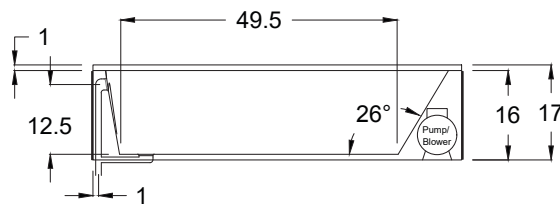

- Jets
- Overflow location
- Flange on Skirt

ALSO AVAILABLE:

- Soaking tub only
- Thermal Air

WATER CAPACITY:

45 Gallons

BACK SLOPE:

26 Degrees

WEIGHT:

70 - 90 Pounds

3-WALL INSTALLATION DIMENSIONS:

Opening (L)ength - 66"

Opening (W)idth - 32"

Ledger- 16"

ACRYLIC TUB

- Model comes with integral tile flange and skirt
- Extra thick reinforced fiberglass
- Pre-wired pump on pump platform (standard pump location only)
- Integral E-Z level platform facilitates installation
- Tub must be set in a mortar base