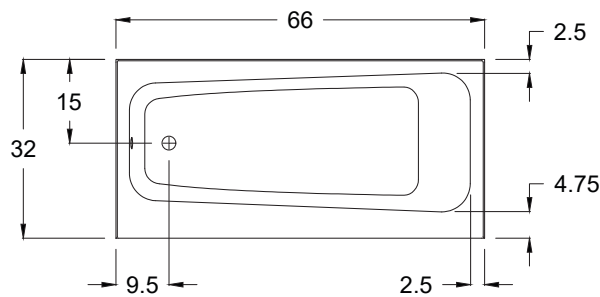

- Jets
- Overflow location
- Flange on Skirt

ALSO AVAILABLE:

- Soaking tub only
- Thermal Air

WATER CAPACITY:

45 Gallons

BACK SLOPE:

26 Degrees

WEIGHT:

70 - 90 Pounds

3-WALL INSTALLATION DIMENSIONS:

Opening (L)ength - 66"

Opening (W)idth - 32"

Ledger- 16"

ACRYLIC TUB

- Model comes with integral tile flange and skirt
- Extra thick reinforced fiberglass
- Pre-wired pump on pump platform (standard pump location only)
- Integral E-Z level platform facilitates installation
- Tub must be set in a mortar base