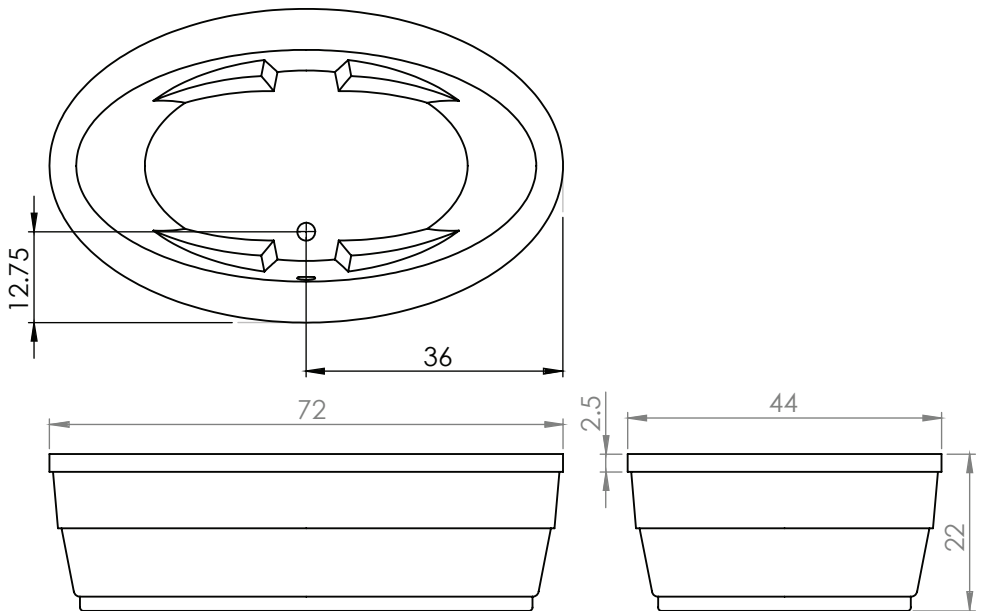

As SHOWN:

Acrylic Tub

FEATURES SHOWN:

- Jets
- Anti-vortex suction
- Overflow location

ALSO AVAILABLE:

- Soaking tub only
- Whirlpool
- Thermal Air
- Combo

SIZE:

72.44.22

WATER CAPACITY:

110 Gallons

WEIGHT:

XXX Pounds

MODEL 7244 DIMENSIONS:

- (L)ength- 72"
- (W)idth- 44"
- (H)eight Finish- 22"

ACRYLIC TUB

- Acrylic models finished in 1/8" thick layer of deep lustrous acrylic
- Extra thick reinforced fiberglass
- Pre-wired pump on pump platform (standard pump location only)
- Integral E-Z level platform facilitates installation
- Non-skid bottom