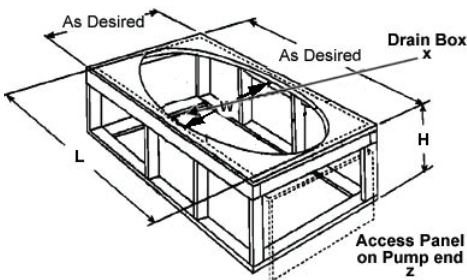

As SHOWN:

Acrylic Tub

FEATURES SHOWN:

- Jets
- Anti-vortex suction
- Overflow location

ALSO AVAILABLE:

- Soaking tub only
- Whirlpool
- Thermal Air
- Combo

SIZE:

72.44.22

WATER CAPACITY:

110 Gallons

WEIGHT:

XXX Pounds

MODEL 7244 DIMENSIONS:

- (L)ength- 72"
- (W)idth- 44"
- (H)eight Finish- 22"

ACRYLIC TUB

- Acrylic models finished in 1/8" thick layer of deep lustrous acrylic
- Extra thick reinforced fiberglass
- Pre-wired pump on pump platform (standard pump location only)
- Integral E-Z level platform facilitates installation
- Non-skid bottom