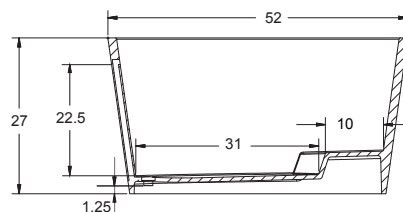

INSTALLATION VIDEO AVAILABLE ON WEBSITE:

WWW.HYDROSYSTEM.COM/TECHNICAL-INFORMATION/VIDEOS/