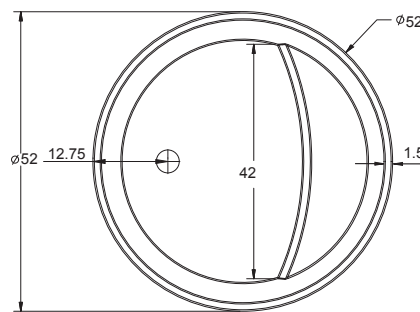

INSTALLATION VIDEO AVAILABLE ON WEBSITE:

WWW.HYDROSYSTEM.COM/TECHNICAL-INFORMATION/VIDEOS/