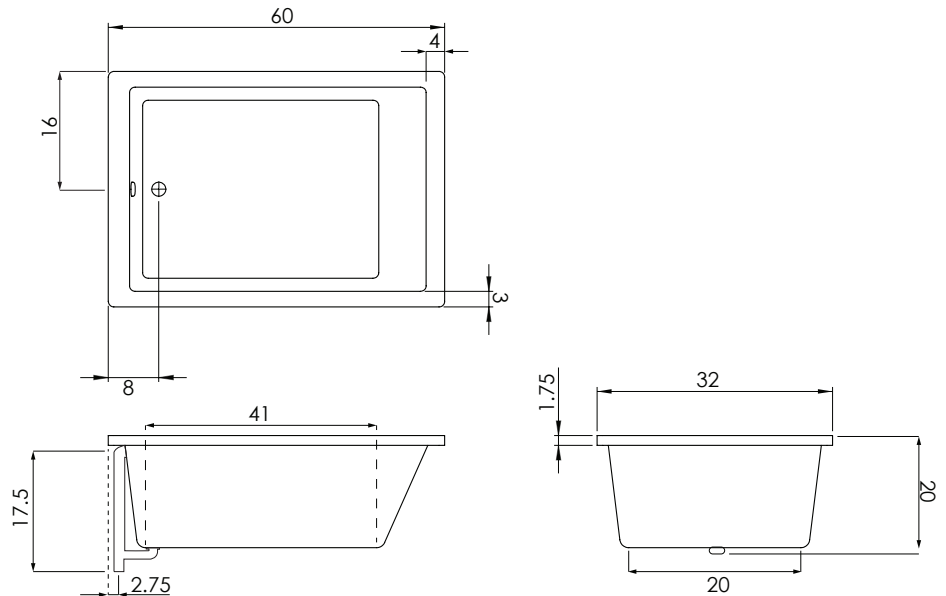

ACRYLIC TUB

- Extra thick reinforced fiberglass
- Pre-wired pump on pump platform (standard pump location only)
- Integral E-Z level platform facilitates installation
- Tub must be set in mortar base
- When adding linear option, p-trap is located directly below waste