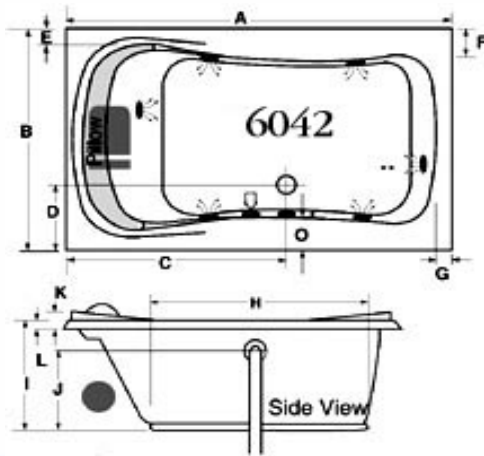

Fantasy

AS SHOWN:
Whirlpool option w/ standard jets

ALSO AVAILABLE:
Soaking Tub Only,
Thermal Air, Combo

Model	GC	AC	A	B	C	D	E	F	G	H	I	J	K	L	M	N	O	Jet	Pump	Wat.Cap.
6042			60"	42"	21"	11"	3½"	4¾"	1¼"	42"	20½"	18"	3½"	1¾"	25"	3¾"	5¼"	6	2.25	65 gal.
7242			72"	41¾"	36"	11"	3½"	3½"	3"	42"	21"	18½"	3½"	1¾"	25"	3¾"	5¼"	8	2.25	75 gal.
Amp			Volt			Breaker			Dedicated Service											
13.5			120			20 amp			GFCI Protected											

Disclaimer: Certain options or altering the pump/blower location may cause the pump/blower to extend beyond the tub decking. For cutout dimensions wait for unit to arrive. All specifications subject to change without notice.

Model	Island Drop-In			3 Wall Installation			
	(L)ength	(W)idth	(H)eight Finish	(L)ength	(W)idth	(H)eight Leger	
						Metal Flange	Molded Flange
6042	58"	40"	19¾"	60"	42"	19¾"	21¼"
7242	70"	40"	20¼"	72"	42"	20¼"	21¾"