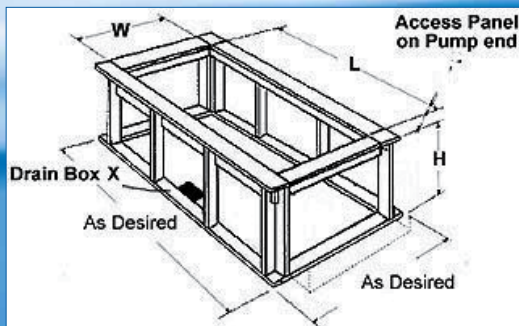

AS SHOWN:
Whirlpool option w/ standard jets

ALSO AVAILABLE:
Soaking Tub Only,
Thermal Air, Combo

Model	GC	AC	A	B	C	D	E	F	G	H	I	J	K	L	M	N	O	Jet	Pump	Wat.Cap.
6042			60"	42"	21"	11"	3½"	4¾"	1¼"	42"	20½"	18"	3½"	1¾"	25"	3¾"	5¼"	6	2.25	65 gal.
7242			72"	41¾"	36"	11"	3½"	3½"	3"	42"	21"	18½"	3½"	1¾"	25"	3¾"	5¼"	8	2.25	75 gal.
Amp			Volt			Breaker			Dedicated Service											
13.5			120			20 amp			GFCI Protected											

Disclaimer: Certain options or altering the pump/blower location may cause the pump/blower to extend beyond the tub decking. For cutout dimensions wait for unit to arrive. All specifications subject to change without notice.