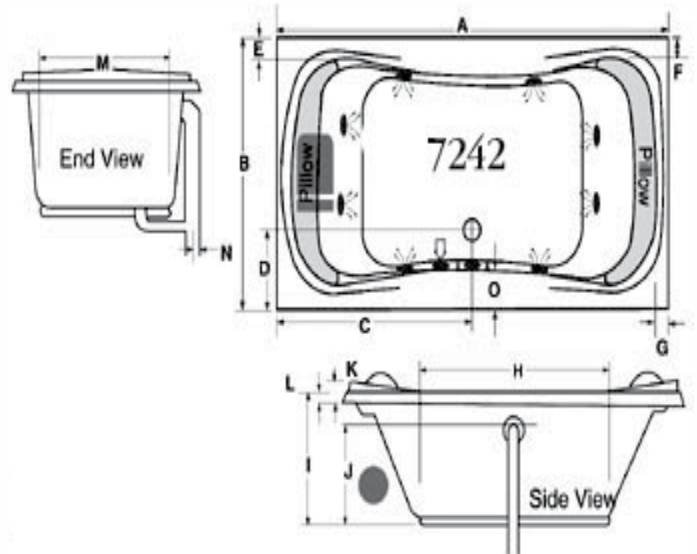

Fantasy

AS SHOWN:
Whirlpool option w/ standard jets

ALSO AVAILABLE:
Soaking Tub Only,
Thermal Air, Combo

Model	GC	AC	A	B	C	D	E	F	G	H	I	J	K	L	M	N	O	Jet	Pump	Wat.Cap.
6042			60"	42"	21"	11"	3½"	4¾"	1¼"	42"	20½"	18"	3½"	1¾"	25"	3¾"	5¼"	6	2.25	65 gal.
7242			72"	41¾"	36"	11"	3½"	3½"	3"	42"	21"	18½"	3½"	1¾"	25"	3¾"	5¼"	8	2.25	75 gal.
Amp			Volt			Breaker			Dedicated Service											
13.5			120			20 amp			GFCI Protected											

Disclaimer: Certain options or altering the pump/blower location may cause the pump/blower to extend beyond the tub decking. For cutout dimensions wait for unit to arrive. All specifications subject to change without notice.

Model	Island Drop-In			3 Wall Installation			
	(L)ength	(W)idth	(H)eight Finish	(L)ength	(W)idth	(H)eight Leger	
						Metal Flange	Molded Flange
6042	58"	40"	19¾"	60"	42"	19¾"	21¼"
7242	70"	40"	20¼"	72"	42"	20¼"	21¾"