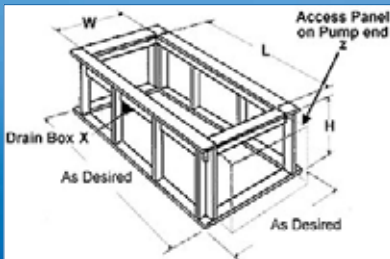

Framing Dimensions

Island Drop-In				3 Wall Enclosure		
Model	(L)ength	(W)idth	(H)eight Finish	(L)ength	(W)idth	(H)eight Ledger - Molded Flange
6048	58"	46"	18¼"	60"	48"	19¾"
6642	64"	40"	18¼"	66"	42"	19¾"
6648	64"	46"	18¼"	66"	48"	19¾"
7248	70"	46"	18¼"	72"	48"	19¾"