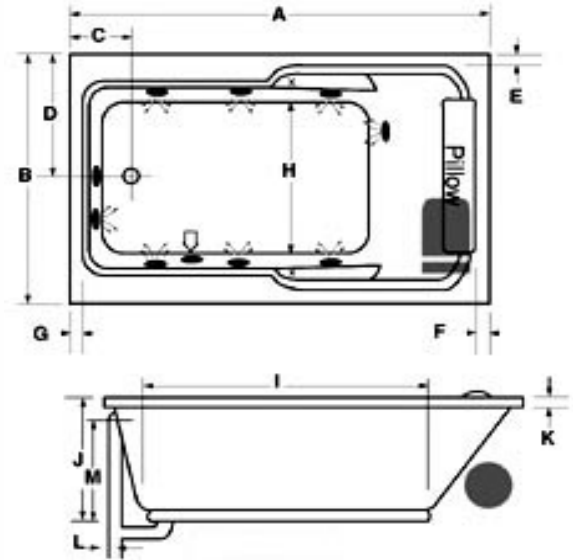

- Pump motor
- Jets
- Anti-vortex suction

AS SHOWN:
Whirlpool option w/ standard jets

ALSO AVAILABLE:
Soaking Tub Only, Thermal Air, Combo

Model	GC	AC	A	B	C	D	E	F	G	H	I	J	K	L	M	Jet	Pump	Wat.Cap.
6048	✓	✓	60"	48"	8"	24"	2"	2"	2½"	32"	40"	17½"	1¼"	1½"	15½"	8	2.25	65 gal.
6642	✓	✓	66"	42"	8"	21"	1¾"	2"	2½"	27"	46"	19"	1¼"	1¼"	15½"	8	2.25	70 gal.
6648	✓	✓	66"	48"	8"	24"	2"	2"	2½"	32"	46"	19"	1¼"	1¼"	15½"	8	2.25	80 gal.
7248	✓	✓	72"	48"	8"	24"	2"	2"	2½"	32"	52"	19"	1¾"	1¾"	15½"	8	2.25	95 gal.
Amp	Volt	Breaker		Dedicated Service														
13.5	120	20 amp		GFCI Protected														

Framing Dimensions

Island Drop-In				3 Wall Enclosure		
Model	(L)ength	(W)idth	(H)eight Finish	(L)ength	(W)idth	(H)eight Ledger - Molded Flange
6048	58"	46"	18¼"	60"	48"	19¾"
6642	64"	40"	18¼"	66"	42"	19¾"
6648	64"	46"	18¼"	66"	48"	19¾"
7248	70"	46"	18¼"	72"	48"	19¾"

*Disclaimer: Certain options or altering the pump/blower location may cause the pump/blower to extend beyond the tub decking.
For cutout dimensions wait for unit to arrive. All specifications subject to change without notice.*