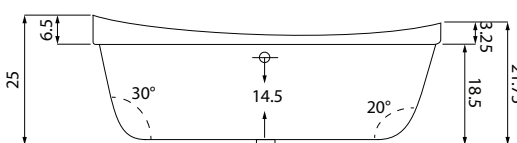

CODES AND COMPLIANCES

Massachusetts code File no: P1-0614-491

HYDRO SYSTEMS
Family Owned And Operated Since 1978

29132 Avenue Paine. Valencia, CA, 91355
661.775.0686 | hydrosystem.com

All specifications and options subject to change without notice please contact a Hydro Systems representative for more information. Certain options or altering the pump/blower location may cause the pump/blower to extend beyond the tub decking. For cutout dimensions wait for unit to arrive. All specifications subject to change without notice.