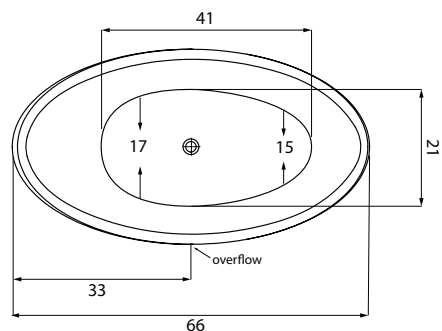

## SIZE:

66.36.25

## MODEL 6036 DIMENSIONS:

- (L)ength- 66"
- (W)idth- 36"
- (H)eight Finish- 25"

## DROP-IN SPECIFICATIONS:

Opening (L)ength - 64"

Opening (W)idth - 34"

Ledger- 19.5"

## ACRYLIC TUB

- Acrylic models finished in 1/8" thick layer of deep lustrous acrylic
- Extra thick reinforced fiberglass
- Pre-wired pump on pump platform (standard pump location only)
- Integral E-Z level platform facilitates installation