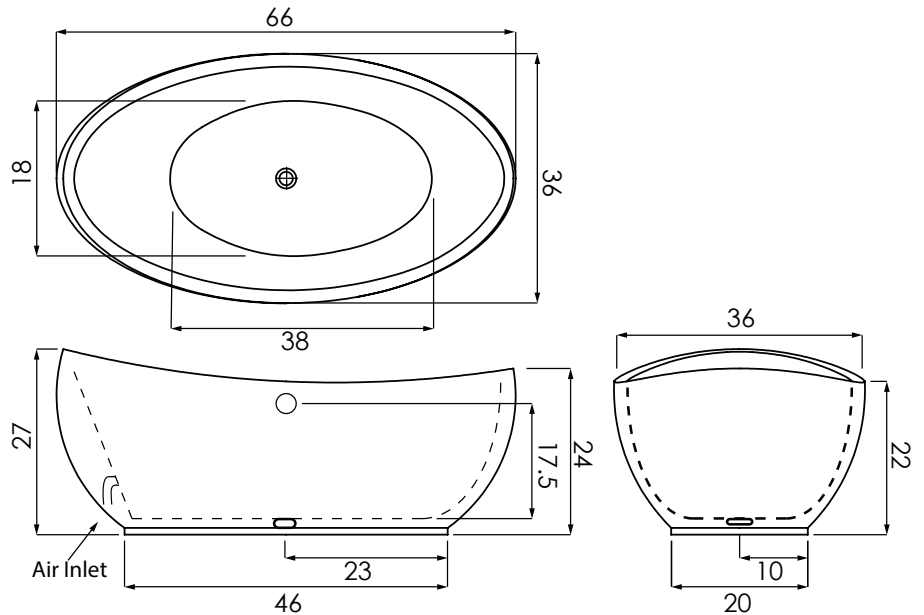

CODES AND COMPLIANCES

Massachusetts code File no: P1-0614-491