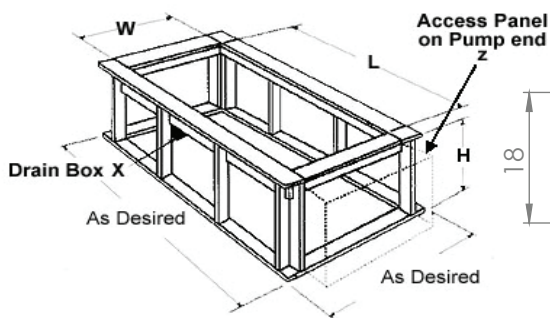

- Soaking tub only
- Whirlpool
- Thermal Air
- Combo

SIZE:

72.36.20 1/8

WATER CAPACITY:

80 Gallons

WEIGHT:

XXX Pounds

MODEL 7236 DIMENSIONS:

- (L)ength- 72"
- (W)idth- 36"
- (H)eight Finish- 20 1/8"

ACRYLIC TUB

- Acrylic models finished in 1/8" thick layer of deep lustrous acrylic
- Extra thick reinforced fiberglass
- Pre-wired pump on pump platform (standard pump location only)
- Integral E-Z level platform facilitates installation
- Non-skid bottom