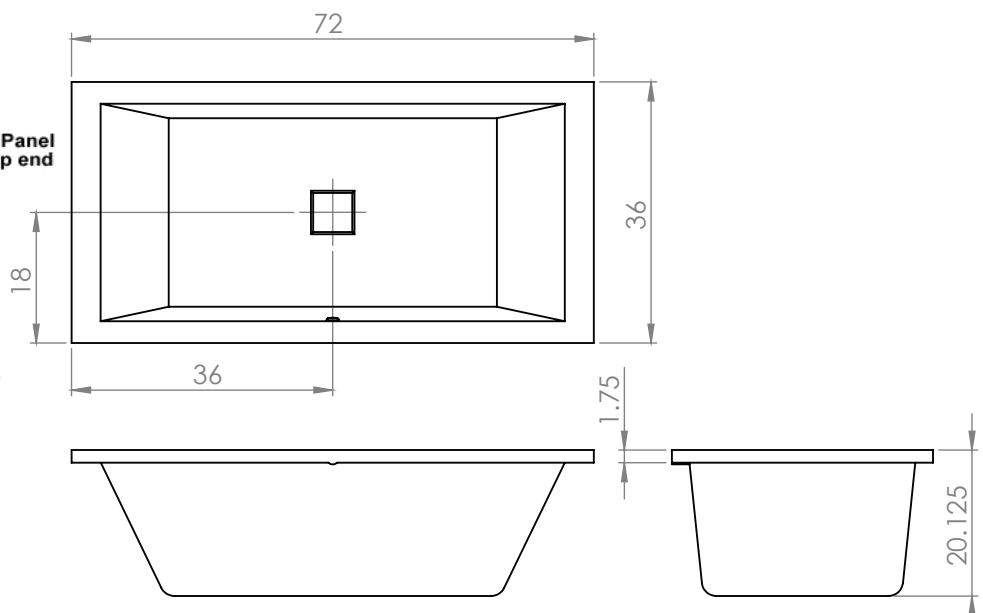

- Soaking tub only
- Whirlpool
- Thermal Air
- Combo

SIZE:

72.36.20 1/8

WATER CAPACITY:

80 Gallons

WEIGHT:

XXX Pounds

MODEL 7236 DIMENSIONS:

- (L)ength- 72"
- (W)idth- 36"
- (H)eight Finish- 20 1/8"

ACRYLIC TUB

- Acrylic models finished in 1/8" thick layer of deep lustrous acrylic
- Extra thick reinforced fiberglass
- Pre-wired pump on pump platform (standard pump location only)
- Integral E-Z level platform facilitates installation
- Non-skid bottom