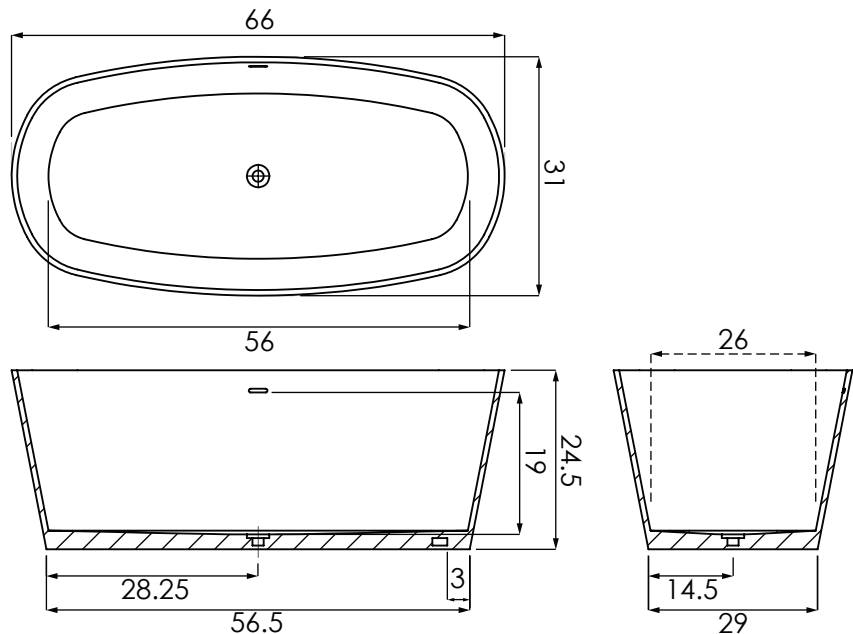

OPTIONS

- Air System
  - Blower and Control Panel must be remotely located
  - Electrical Requirements
    - 1 20 AMP dedicated GFI
- Tower
- Internal Overflow (Standard)