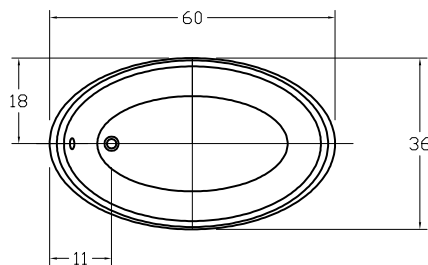

PICASSO

MAESTRO COLLECTION

AVAILABLE SIZES

60" L x 36" W x 21" D 20" ID – Center Drain
Available as drop-in: 60" L x 36" W x 20" H

WATER CAPACITY

65 Gallons

WEIGHT *(with no water)*

105 lbs. Tub Only

135 lbs. Thermal Air

BACK SLOPE

23°

STANDARD COLORS

White, Almond, Biscuit, Bone

PREMIUM COLORS

Black, Mexican Sand, Cashmere, Red,
Linen, Sandbar, Sterling Silver, Ice Gray

WARRANTY

99/9 year

OPTIONS

- Thermal air
  - 1 – 20 AMP dedicated GFI
  - Blower must be remotely located
- Extra High Density Fiberglass
- Chromatherapy-LED Mini Spotlights
- Chromatherapy-LED Lighting System

- Grab Bars

- Linear Overflow
  Available in multiple finishes

- Remote Control

- Tower

CODES AND COMPLIANCES

Massachusetts code File no: P3-0714-477