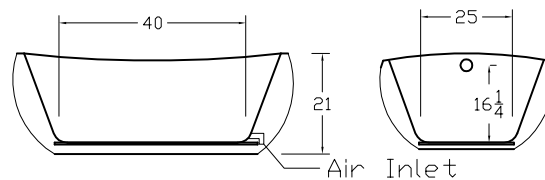

PICASSO

MAESTRO COLLECTION

AVAILABLE SIZES

60" L x 36" W x 21" D 20" ID – Center Drain
Available as drop-in: 60" L x 36" W x 20" H

WATER CAPACITY

65 Gallons

WEIGHT *(with no water)*

105 lbs. Tub Only

135 lbs. Thermal Air

BACK SLOPE

23°

STANDARD COLORS

White, Almond, Biscuit, Bone

PREMIUM COLORS

Black, Mexican Sand, Cashmere, Red,
Linen, Sandbar, Sterling Silver, Ice Gray

WARRANTY

99/9 year

OPTIONS

- Thermal air
  - 1 – 20 AMP dedicated GFI
  - Blower must be remotely located
- Extra High Density Fiberglass
- Chromatherapy-LED Mini Spotlights
- Chromatherapy-LED Lighting System

- Grab Bars

- Linear Overflow
  Available in multiple finishes

- Remote Control

- Tower

CODES AND COMPLIANCES

Massachusetts code File no: P3-0714-477