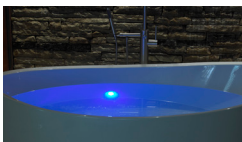

PICASSO

MAESTRO COLLECTION

AVAILABLE SIZES

60" L x 36" W x 21" D 20" ID – Center Drain
Available as drop-in: 60" L x 36" W x 20" H

WATER CAPACITY

65 Gallons

WEIGHT *(with no water)*

105 lbs. Tub Only

135 lbs. Thermal Air

BACK SLOPE

23°

STANDARD COLORS

White, Almond, Biscuit, Bone

PREMIUM COLORS

Black, Mexican Sand, Cashmere, Red,
Linen, Sandbar, Sterling Silver, Ice Gray

WARRANTY

99/9 year

OPTIONS

- Thermal air
 - 1 – 20 AMP dedicated GFI
 - Blower must be remotely located
- Extra High Density Fiberglass
- Chromatherapy-LED Mini Spotlights
- Chromatherapy-LED Lighting System

- Grab Bars