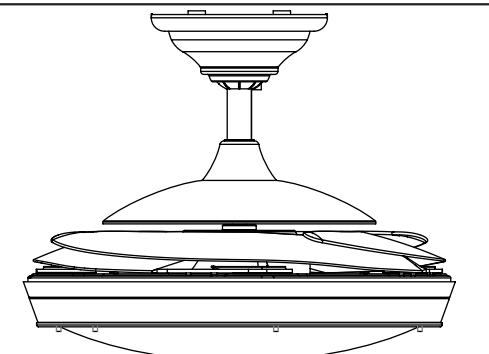

THIS PARTS GUIDE IS FOR REFERENCE ONLY.

REFER TO THE INSTALLATION MANUAL FOR FULL ASSEMBLY INSTRUCTIONS.

Parts List	Model #	21425	21427
	Asm. Dwg. #	99434-01	99434-02
	Finish	Brushed Chrome	White
Item Name	Qty	Part #	Part #
* Hanging System Kit	1	98026-45	98026-03
Ceiling Plate			
Canopy			
Canopy Trim Ring			
Hanger Ball / Downrod Assembly			
Setscrew			
Canopy Screw			
Wood Screw			
Flat Washer			
Mounting Isolator			
Adapter Cover	1	67199-01	67199-01
Light Kit Assembly	1	99529-01	99529-01
Ballast	1	89292-01	89292-01
CFL Bulb	1	89291-01	89291-01
Globe/Shade	1	99530-01	99530-01
Hardware Kit	1	99434-00-860	99434-00-861
Machine Screw 8-32			
Wire Connector			
Remote Control Receiver	1	84368-01	84368-01
Remote Control Transmitter	1	92754-01	92754-01
Remote Control Cradle	1	84369-01	84369-01

Materiales

(no dibujados a escala)

Piezas del ventilador

(no dibujadas a escala)

GUÍA DE PIEZAS

Hunter

ALTO

Consulte esta Guía de partes para asegurarse de que todas las partes estén incluidas en la caja.