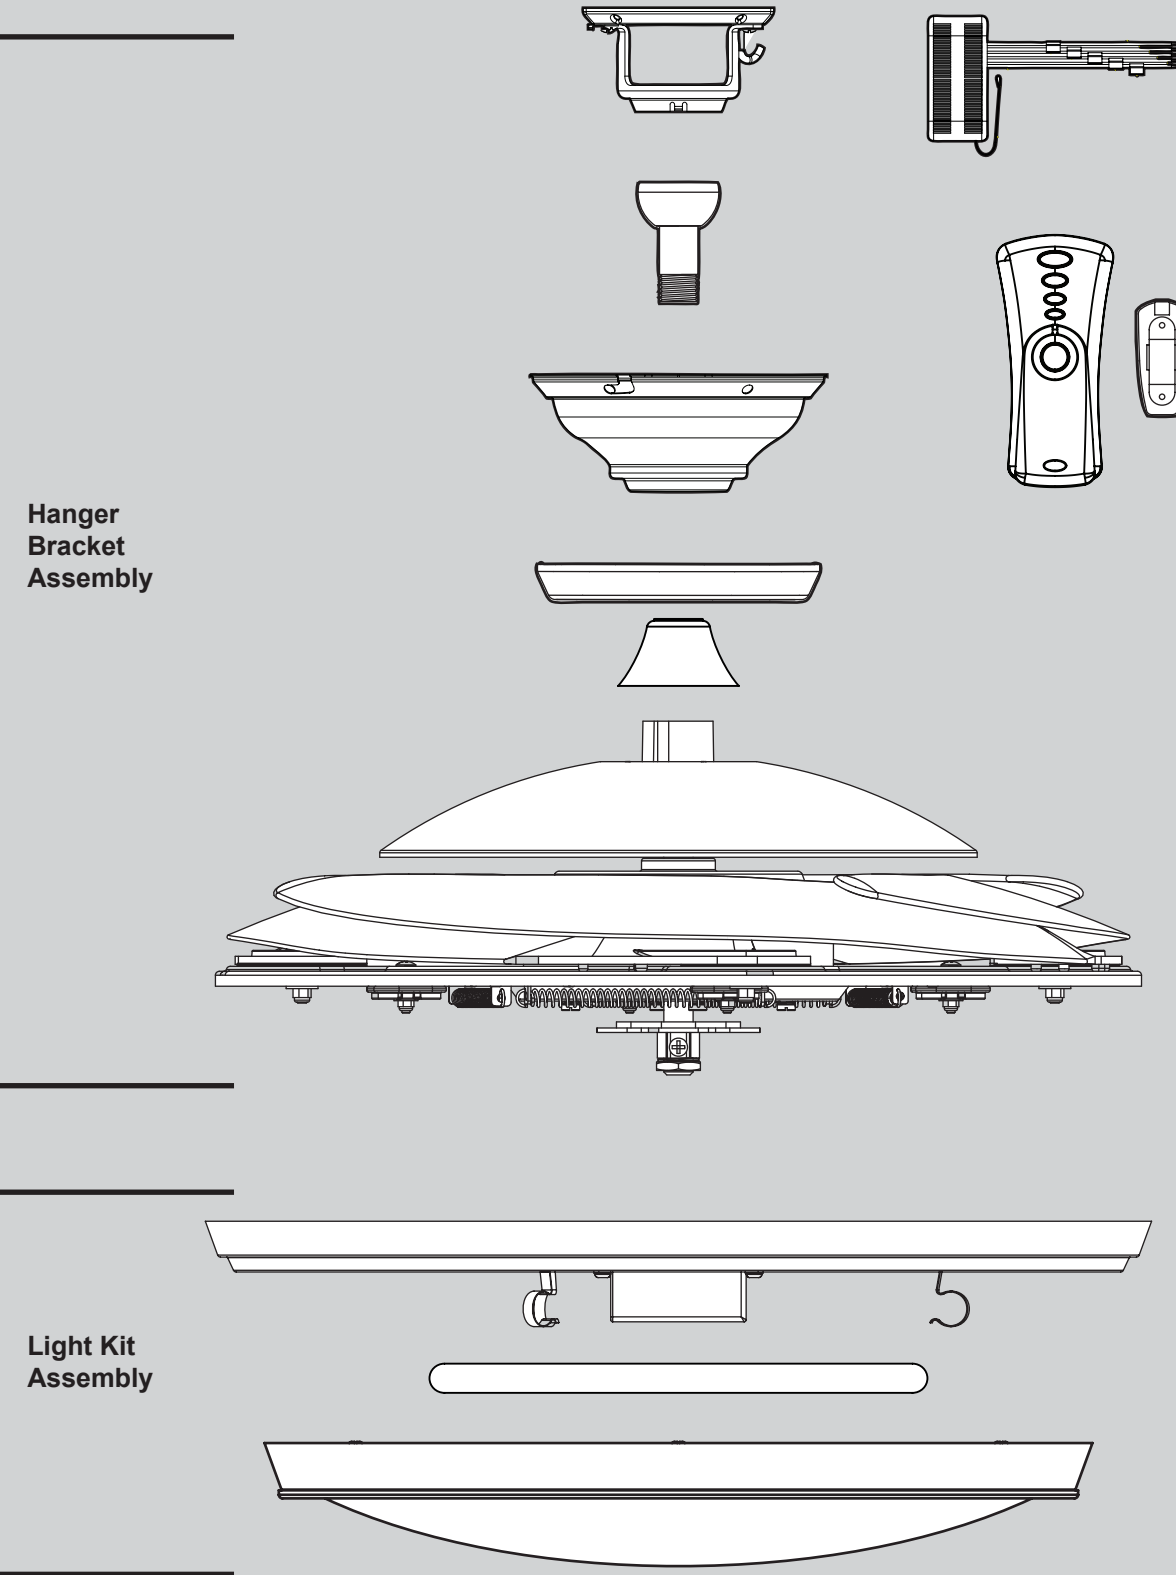

Fan Parts

(Not Drawn to Scale)