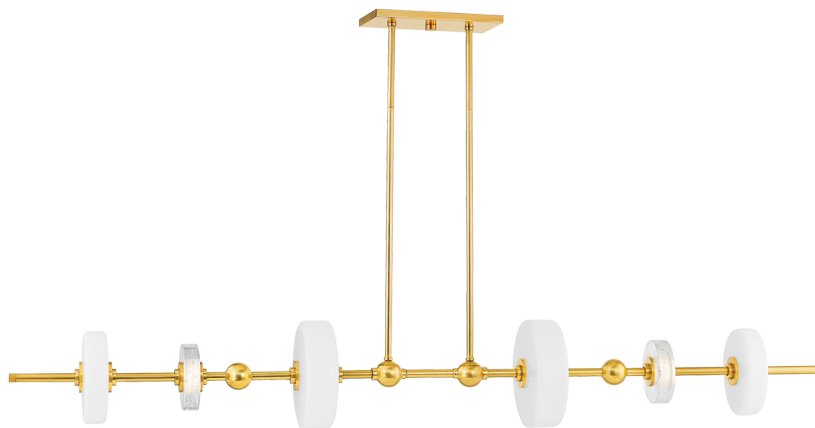

# MAYNARD

8160-AGB

Machine precision and slim LED profiles provide a sleek update to an iconic mid-century silhouette. Glass ornaments, hand-blown from either seedy opal glass or seedy etched glass, stack in totemic formations along the slim arms of this chandelier. An Aged Brass finish elevates the fixture, balancing the playfulness with a note of luxury. Maynard is available as an 8, 12-light chandelier, 6-light linear, or a 3-light sconce.

## FINISHES

AGED BRASS (AGED BRASS)

## DIMENSIONS

Height: 7.75"

Width/Diameter: 7.75"

Length: 60"

Minimum Height: 12.25"

Maximum Height: 63.25"

Canopy/Backplate: 6.5"

Hanging Type: 1-3" / 1-6" / 1-12" / 2-18" Stems

## GLASS

Attachment:

Glass 1: Glass

Glass 2: Glass