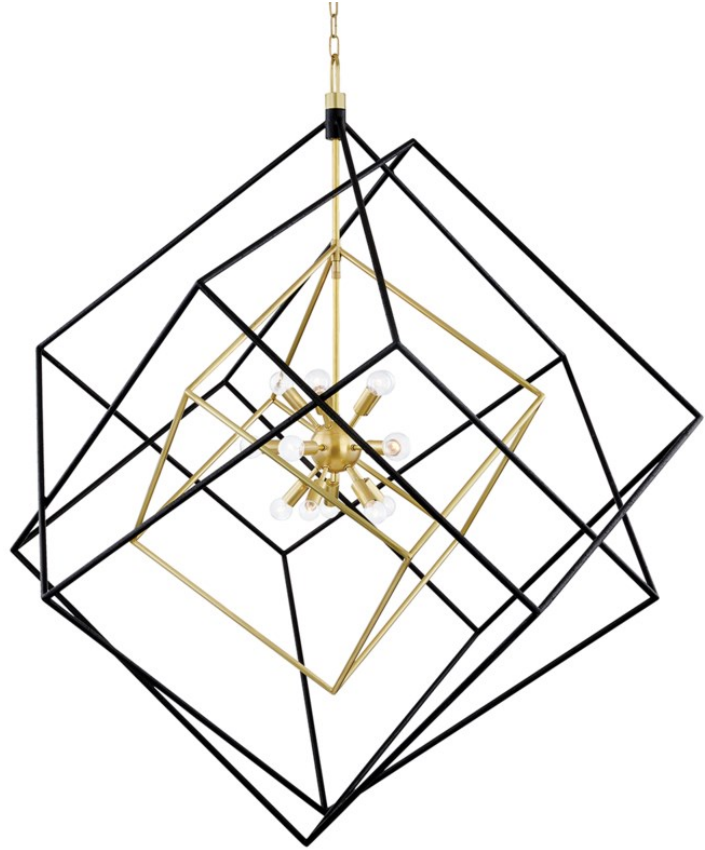

ROUNDOUT

1255-AGB/BK

This impressive conversation starter features a series of ever-increasing cubes surrounding a Sputnik-style center. Choose from Aged Brass or Polished Nickel and multiple sizes to fit any space.

FINISHES

Aged Brass/black (AGB/BK)
Polished Nickel/black (PN/BK)
Aged Brass/black (AGB/BK)
Polished Nickel/black (PN/BK)

DIMENSIONS

Height 55.50"
Width/Diameter 42.00"
Minimum Height 61.75"
Maximum Height 113.75"
Canopy/Backplate 6.25"
Hanging Type
Weight 42.00lb

GLASS/SHADES

Material
Attachment
Color

LAMPING/ELECTRICAL

Bulb 1
Bulb Included No
Socket Type E12 Candelabra Base
Bulb 1 15 - 40 Watt Max 120 VAC
UL Rating UL Damp

SHIPPING

Carton 1 50" x 50" x 46"
Carton 1 Weight 67lb
Shipping Method Truck Only