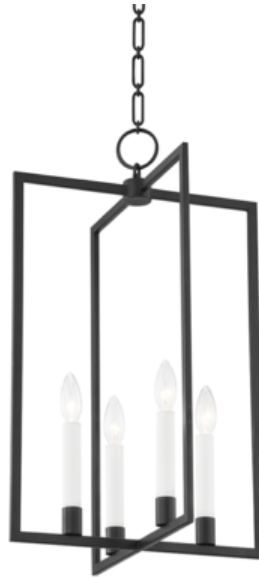

MIDDLEBOROUGH

Product ID MDS421-AI

 HUDSON VALLEY
THE LIGHTING STANDARD®

Dimensional Information

Height	23.00"
ADA Compliant	No
Hanging Type	-
Width	15.00"
Minimum Height	26.00"
Maximum Height	77.00"
Weight	8.00lb.

Shipping Information

Carton 1	17.00" x 17.00" x 25.00"
Carton 1 Weight	12.00lb.
Shipping Method	UPS

Lamping Information

Bulb 1

(4) 60 Watt Max 120 VAC

Bulb Included	No
Socket Type	e12 candelabra base and bulb
UL Rating	Damp
Plug In	No

Available Finishes

AGED IRON (AI)
GOLD LEAF (GL)
WHITE PLASTER (WP)

Job/Location

Quantity

Notes