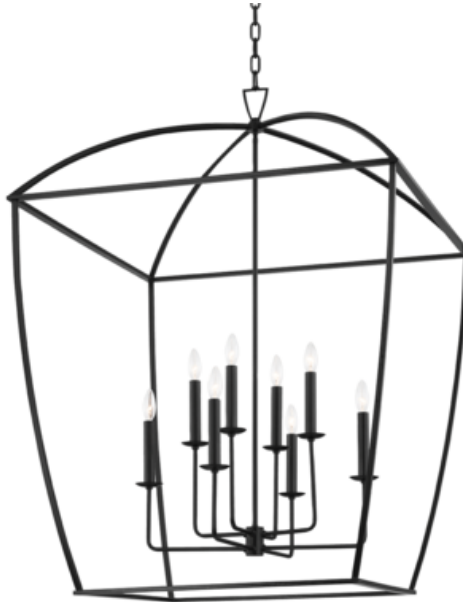

**Bryant**

Product ID **8334-AI**

**DIMENSIONAL INFORMATION**

Height	<b>44.25"</b>
ADA Compliant	<b>No</b>
Chain Length	<b>54.00"</b>
Hanging Type	<b>CHAIN -</b>
Canopy/Backplate	<b>7.00" D</b>
Width	<b>34.00"</b>
Minimum Height	<b>49.00"</b>
Maximum Height	<b>101.00"</b>

**SHIPPING INFORMATION**

Shipping Method	<b>UPS</b>
-----------------	------------

**LAMPING INFORMATION**

<b>Bulb 1</b>	
(8) 60 Watt Max 120 VAC	
Bulb Included	<b>No</b>
Socket Type	<b>E12 Candelabra</b>
	<b>Base</b>
Plug In	<b>No</b>

**AVAILABLE FINISHES**

- AGED IRON (AI)
- GOLD LEAF (GL)
- WHITE PLASTER (WP)

**JOB/LOCATION**

**QUANTITY**

**NOTES**