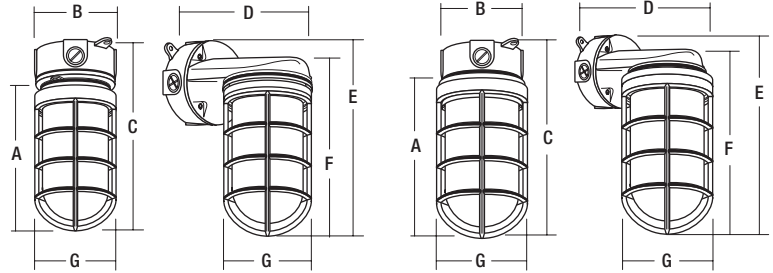

VAPORTITE VBGG/VWGG INCANDESCENT

Cat. #		Approvals
Job	Type	

APPLICATIONS

- Wall/Ceiling/Pendant entry, corridor, tunnel, service area, stairwell, or retro-accent.

SPECIFICATIONS

- 150 watt/300 watt maximum medium base incandescent.
- Platinum silver protective finish.
- VWGG has cast aluminum wall bracket with cast wiring box. Box has external lugs and four side 1/2" hubs for surface conduit and one rear 1/2" access hub.
- VBGG has cast aluminum wiring box with external lugs for ceiling mount and four 1/2" hubs for surface conduit. Wiring box has top 1/2" hub for pendant mount.
- All units have water/bug tight gasketing.
- All units have medium base porcelain socket.
- All units include clear glass protective globe with thread-on cast aluminum guard. Guard includes vandal-resistant set screw.

LISTINGS

- All units are UL listed for use in wet locations.

150 WATT

300 WATT

Lugs: 5" center to center

Lugs: 5" center to center

	A	B	C	D	E	F	G
150W	7"	4 1/2"	9"	7 1/4"	9 3/4"	8 1/2"	4"
	178 mm	114 mm	229 mm	184 mm	248 mm	216 mm	102 mm
300W	9"	4 1/2"	11"	8"	11"	9"	5 1/2"
	229 mm	114 mm	279 mm	203 mm	279 mm	229 mm	140 mm

ORDERING INFORMATION

Catalog Number	Wattage	Mounting	Weight	
			lbs	kg
VBGG-150	150	Box/Pendant	3.0	1.36
VWGG-150	150	Wall	3.5	1.59
VBGG-300	300	Box/Pendant	4.0	1.81
VWGG-300	300	Wall	4.5	2.04

Due to our continued efforts to improve our products, product specifications are subject to change without notice.