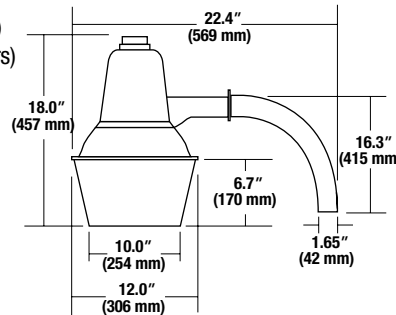

DUSK-TO-DAWN KITS

DD SERIES

Cat. #		Approvals
Job	Type	

APPLICATIONS

- High pressure sodium dusk-to-dawn security kits provide long life, low energy consumption and low maintenance
- Pulse start and CFL kits provide 'white' light

SPECIFICATIONS

- Cast aluminum heads protect electrical components
- Twistlock photocontrols save energy with automatic on/off, adjusts with the seasons
- Long life HPS lamp provides uniform lighting (rated 24,000 hrs)
  Pulse start for cold environments – white light (rated 10,000 hrs)
  CFL for instant-on warmer climates – white light (rated 8-10,000hrs)
- All units are 120 volt
- Arms are 1 1/4" pipe except on DD-70S wallmount

LISTINGS

- Listed to UL1598 for use in wet locations

DDS100S

ORDERING INFORMATION

Catalog Number	Wattage	Source	Optic Dia.	Lamp	Weight lbs. (kg)
Distributor kits - 24" curved aluminum arm, UL listed. Screw-on optics					
High Pressure Sodium					
DDS-70S	70	HPS	12"	Med. Clear	4.5 (2.0)
DDS-100S	100	HPS	12"	Med. Clear	4.5 (2.0)
DDS-150S	150	HPS	12"	Med. Clear	5.0 (2.3)
Pulse Start Metal Halide					
DDS-70P	70	PSMH	12"	Med. Clear	6.0 (2.7)
DDS-100P	100	PSMH	12"	Med. Clear	6.0 (2.7)
Compact Fluorescent					
DDS-65F	65	CFL	12"	Med. Screw Base	4.0 (1.8)
Distributor kits - wall mount, UL listed, screw-on optics					
DD70S	70	HPS	9"	Med. Clear	4.0 (1.8)
Utility kits - 24" curved aluminum arm, terminal block, 60" leads, latch-on optics					
DDR100S	100	HPS	12"	Mogul Clear	6.5 (2.9)
DDR150S	150	HPS	12"	Mogul Clear	6.5 (2.9)

REPLACEMENT PARTS

Catalog Number	Description	Weight lbs. (kg)
DDR-5AP	Replacement optics, latch-on, Type V acrylic for DDR fixtures	1.5 (0.7)
PTL-1	Replacement 120V twist lock photocontrol	0.1 (0.05)

Due to our continued efforts to improve our products, product specifications are subject to change without notice.