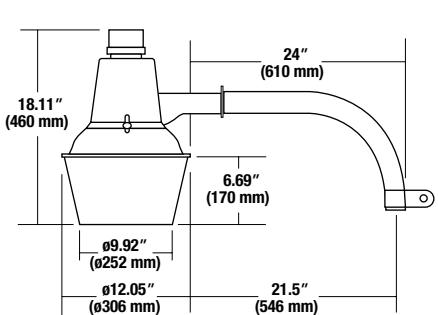

## ORDERING INFORMATION

Catalog Number	Wattage	Source	Optic Dia.	Lamp	Weight lbs. (kg)
<b>Distributor kits - 24" curved aluminum arm, UL listed. Screw-on optics</b>					
<b>High Pressure Sodium</b>					
DDS-70S	70	HPS	12"	Med. Clear	4.5 (2.0)
DDS-100S	100	HPS	12"	Med. Clear	4.5 (2.0)
DDS-150S	150	HPS	12"	Med. Clear	5.0 (2.3)
<b>Pulse Start Metal Halide</b>					
DDS-70P	70	PSMH	12"	Med. Clear	6.0 (2.7)
DDS-100P	100	PSMH	12"	Med. Clear	6.0 (2.7)
<b>Compact Fluorescent</b>					
DDS-65F	65	CFL	12"	Med. Screw Base	4.0 (1.8)
<b>Distributor kits - wall mount, UL listed, screw-on optics</b>					
DD70S	70	HPS	9"	Med. Clear	4.0 (1.8)
<b>Utility kits - 24" curved aluminum arm, terminal block, 60" leads, latch-on optics</b>					
DDR100S	100	HPS	12"	Mogul Clear	6.5 (2.9)
DDR150S	150	HPS	12"	Mogul Clear	6.5 (2.9)