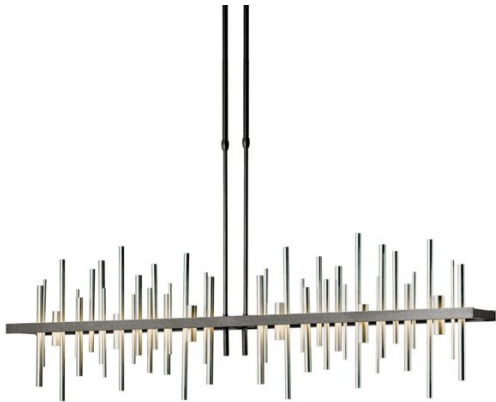

PRODUCT SPECIFICATIONS

Cityscape Large LED Pendant

Base Item #139726
Configured Item #139726-1143
 139726-LED-STND-20-85

FINISH
 Natural Iron - 20

ACCENT
 Sterling - 85

OVERALL HEIGHT
 Standard: 39.60" - 51.60"

LAMPING
 LED

OPTIONS

FINISH	ACCENT	OVERALL HEIGHT	LAMPING
Bronze - 05	Vintage Platinum - 82	51.10" - 63.10"	LED
Dark Smoke - 07	Soft Gold - 84	30.00" - 41.80"	
Black - 10	Sterling - 85	39.60" - 51.60"	
Oil Rubbed Bronze - 14	Modern Brass - 86		
Natural Iron - 20			
Vintage Platinum - 82			
Soft Gold - 84			
Sterling - 85			
Modern Brass - 86			

SPECIFICATIONS

Cityscape Large LED Pendant

Base Item #: 139726
 Configured Item #: 139726-1143
 139726-LED-STND-20-85

Adjustable LED linear pendant with decorative accent rods. Choose a finish for the canopy, down rods and fixture frame and an accent color for the decorative rods.

- Handcrafted to order by skilled artisans in Vermont, USA
- Lifetime Limited Warranty when installed in residential setting
- US Patent Pending
- Sloped ceiling adaptable one way to 45 degrees. Double down-rod fixtures can be used in one direction only. The two down-rods must remain the same length. The fixtures will run parallel or along the slope, but not perpendicular or up the slope.
- Includes adjustable stem and canopy kit